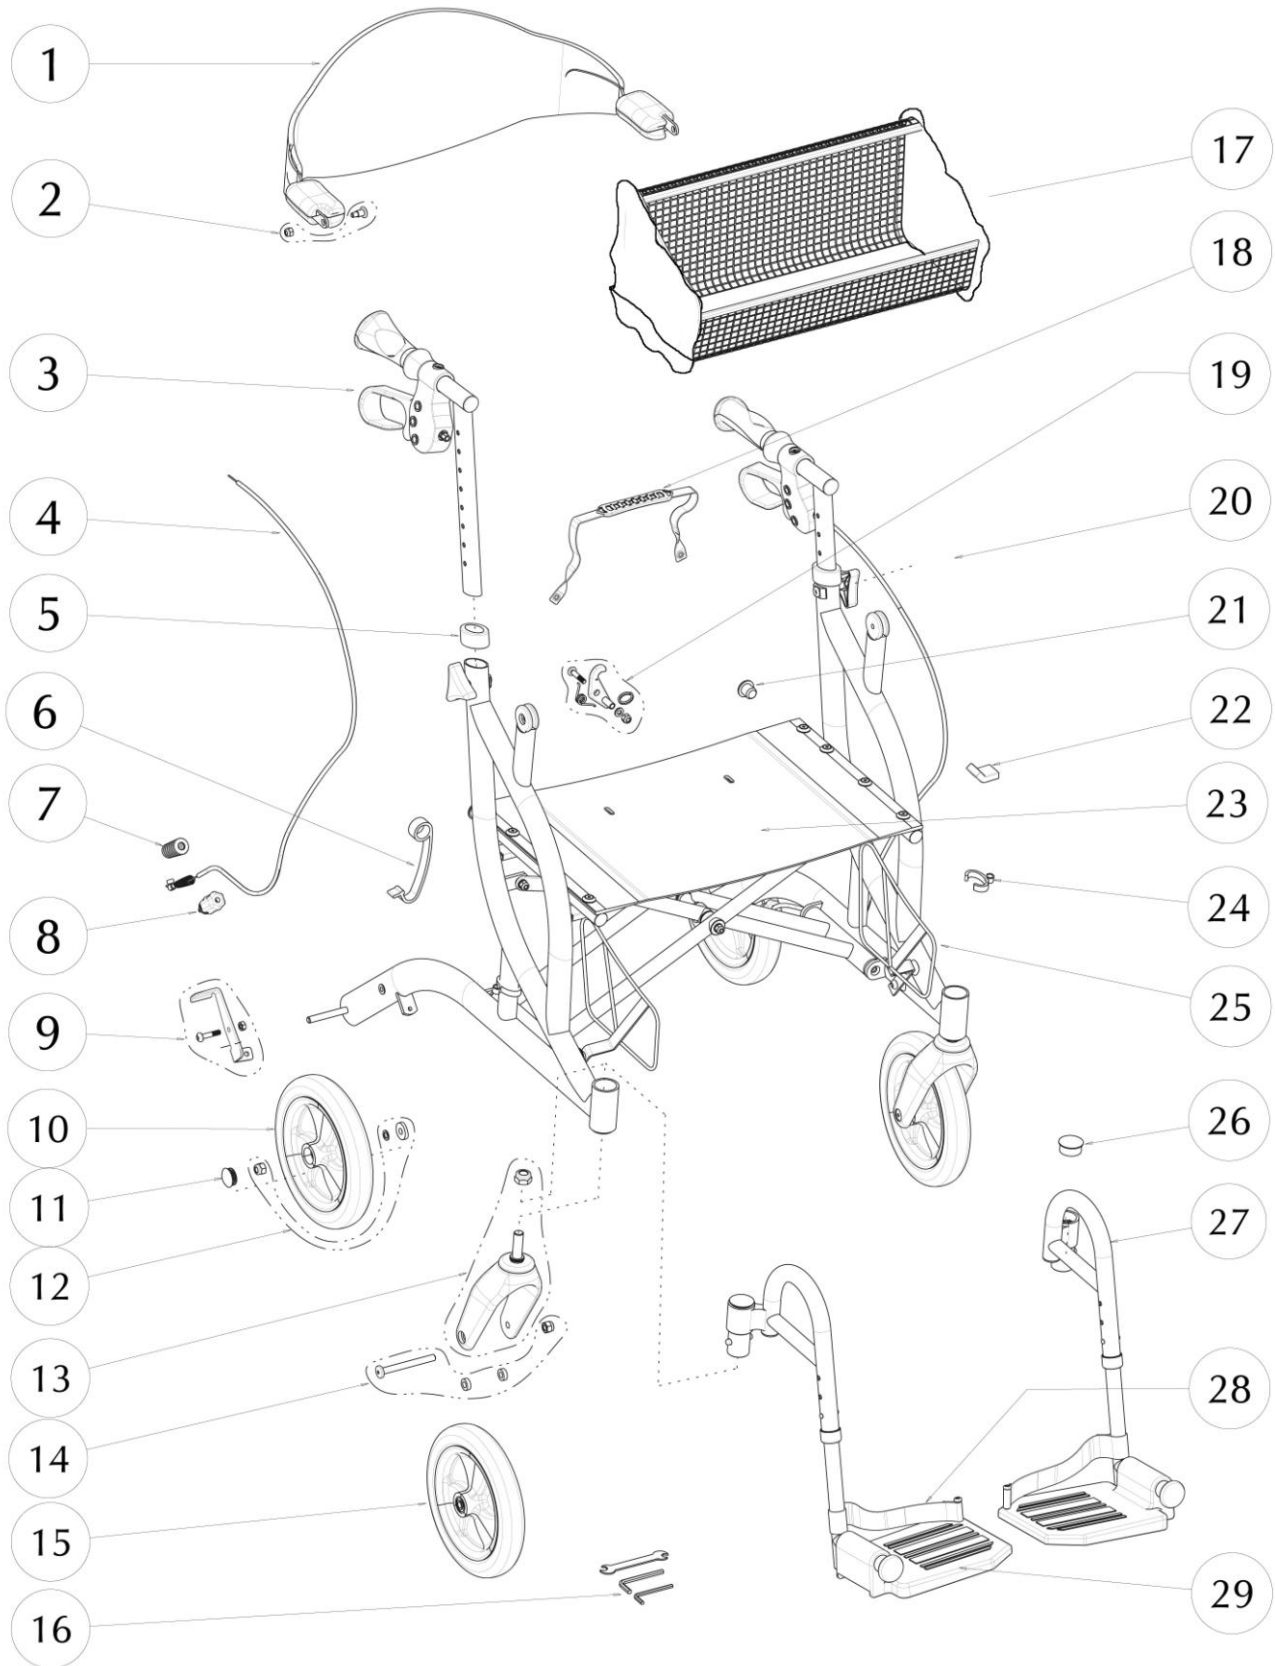

700-935 (PACIFIC-BLUE) AIRGO FUSION ROLLATOR & TRANSPORT CHAIR SIDE-FOLDING, AIRGO HANDLES AND COMFORT-GRIP WHEELS

700-935 (PACIFIC-BLUE)
AIRGO FUSION ROLLATOR & TRANSPORT CHAIR
SIDE-FOLDING, AIRGO HANDLES AND COMFORT-GRIP WHEELS