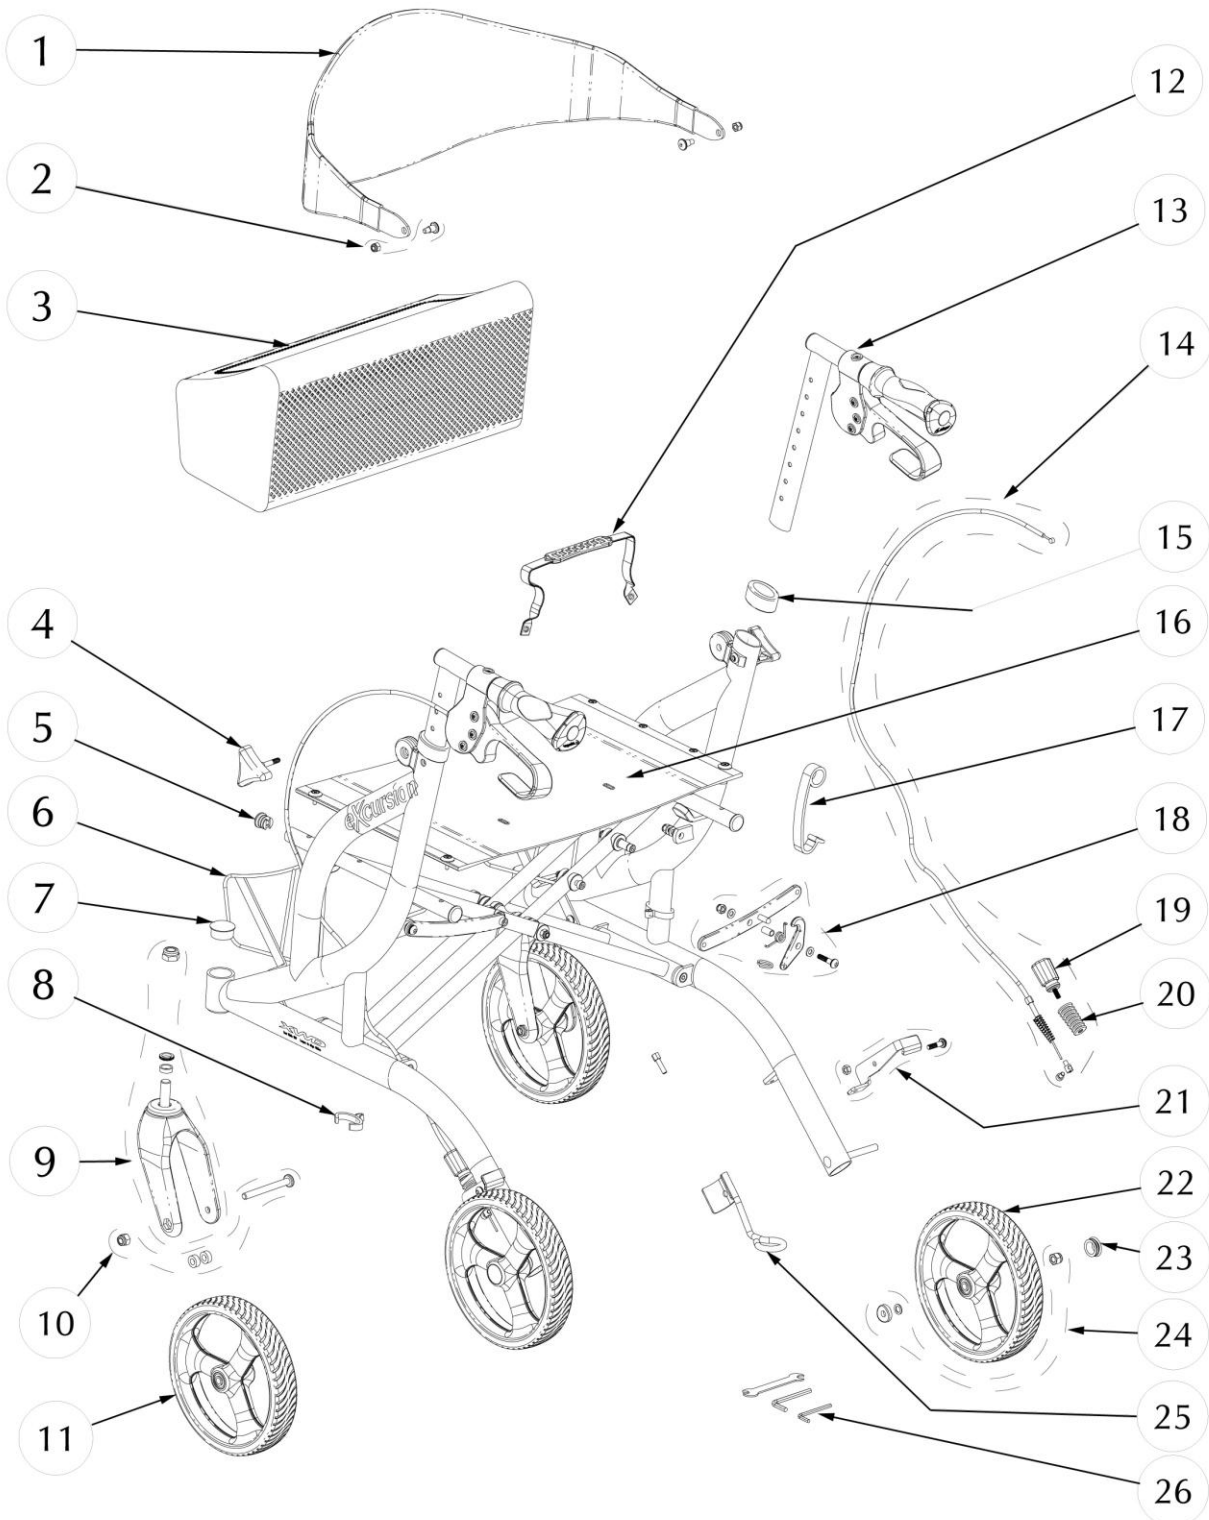

### 700-928 (PACIFIC BLUE) AIRGO X-WIDE EXCURSION ROLLATOR SIDE-FOLDING, AIRGO HANDLES AND COMFORT-GRIP WHEELS

**700-928 (PACIFIC BLUE)**  
**AIRGO X-WIDE EXCURSION ROLLATOR**  
**SIDE-FOLDING, AIRGO HANDLES AND COMFORT-GRIP WHEELS**

Item #	AMG Part #	Item Description	Qty Per Unit	Sold by
1.	<b>A01-102</b>	Full Contoured Backrest XWD, Black	1 EA	1 EA
2.	<b>B01-861</b>	Hardware for Backrest	1 ST	1 ST
3.	<b>C23-00055</b>	Soft Basket with Cover for X-Wide Excursion	1 EA	1 EA
4.	<b>A01-416</b>	Triangular Knob, M6x30mm – 2ea / set	1 ST	1 ST
5.	<b>B01-601</b>	Caps for Seat Tubing, Black (2 Front Caps & 2 Rear Caps)	1 ST	1 ST
6.	<b>B01-871</b>	Mounting Brackets with Hardware, X20, X23 & X-Wide Excursion	1 ST	1 ST
7.	<b>A01-455</b>	Cap for Front 34mm Tubing, Black – 2ea / set	1 ST	1 ST
8.	<b>A01-244</b>	Oval Cable-Clip, Black – 2 ea / set	1 ST	1 ST
9.	<b>B01-303</b>	Front Fork Subassy	2 EA	1 EA
10.	<b>B01-832</b>	Hardware for 8" Front Wheel	2 ST	1 ST
11.	<b>C23-00028</b>	8" Comfort-Plus Front Wheel (2 per set)	1 ST	1 ST
12.	<b>A01-286</b>	Seat Strap, Black	1 EA	1 EA
13.	<b>B01-031BL</b>	Airgo Handle Oval Bar with Brake Handle Subassy	1 PR	1 PR
14.	<b>B01-181</b>	Brake Cable & Sleeve Assembly	1 PR	1 PR
15.	<b>A01-211</b>	Oval Anti-Rattle, Black Plastic – 2ea / set	1 ST	1 ST
16.	<b>B01-282</b>	Vinyl Foldable Seat XWD (19.5" x 12") with Hardware	1 EA	1 EA
17.	<b>A01-282</b>	Fold Stopper Strap, Orange Plastic	1 EA	1 EA
18.	<b>B01-881W</b>	Open Seat Mechanism	1 ST	1 ST
19.	<b>B01-185</b>	Bottom Brake Adjustment Assy	2 ST	2 ST
20.	<b>A01-419</b>	Spring Sleeve, Black	2 EA	1 EA
21.	<b>C23-00027</b>	Bottom Brake Subassy, L&R	1 ST	1 ST
22.	<b>C23-00029</b>	8" Comfort-Plus Rear Wheel (2 per set)	1 ST	1 ST
23.	<b>A01-453</b>	Hub Cap for Rear Wheel	2 EA	1 EA
24.	<b>B01-845</b>	Hardware for Rear Wheel	2 ST	1 ST
25.	<b>A01-551</b>	Curb-Climber for Excursion	1 EA	1EA
26.	<b>A01-712</b>	Tool Package of 3	1 ST	1 ST