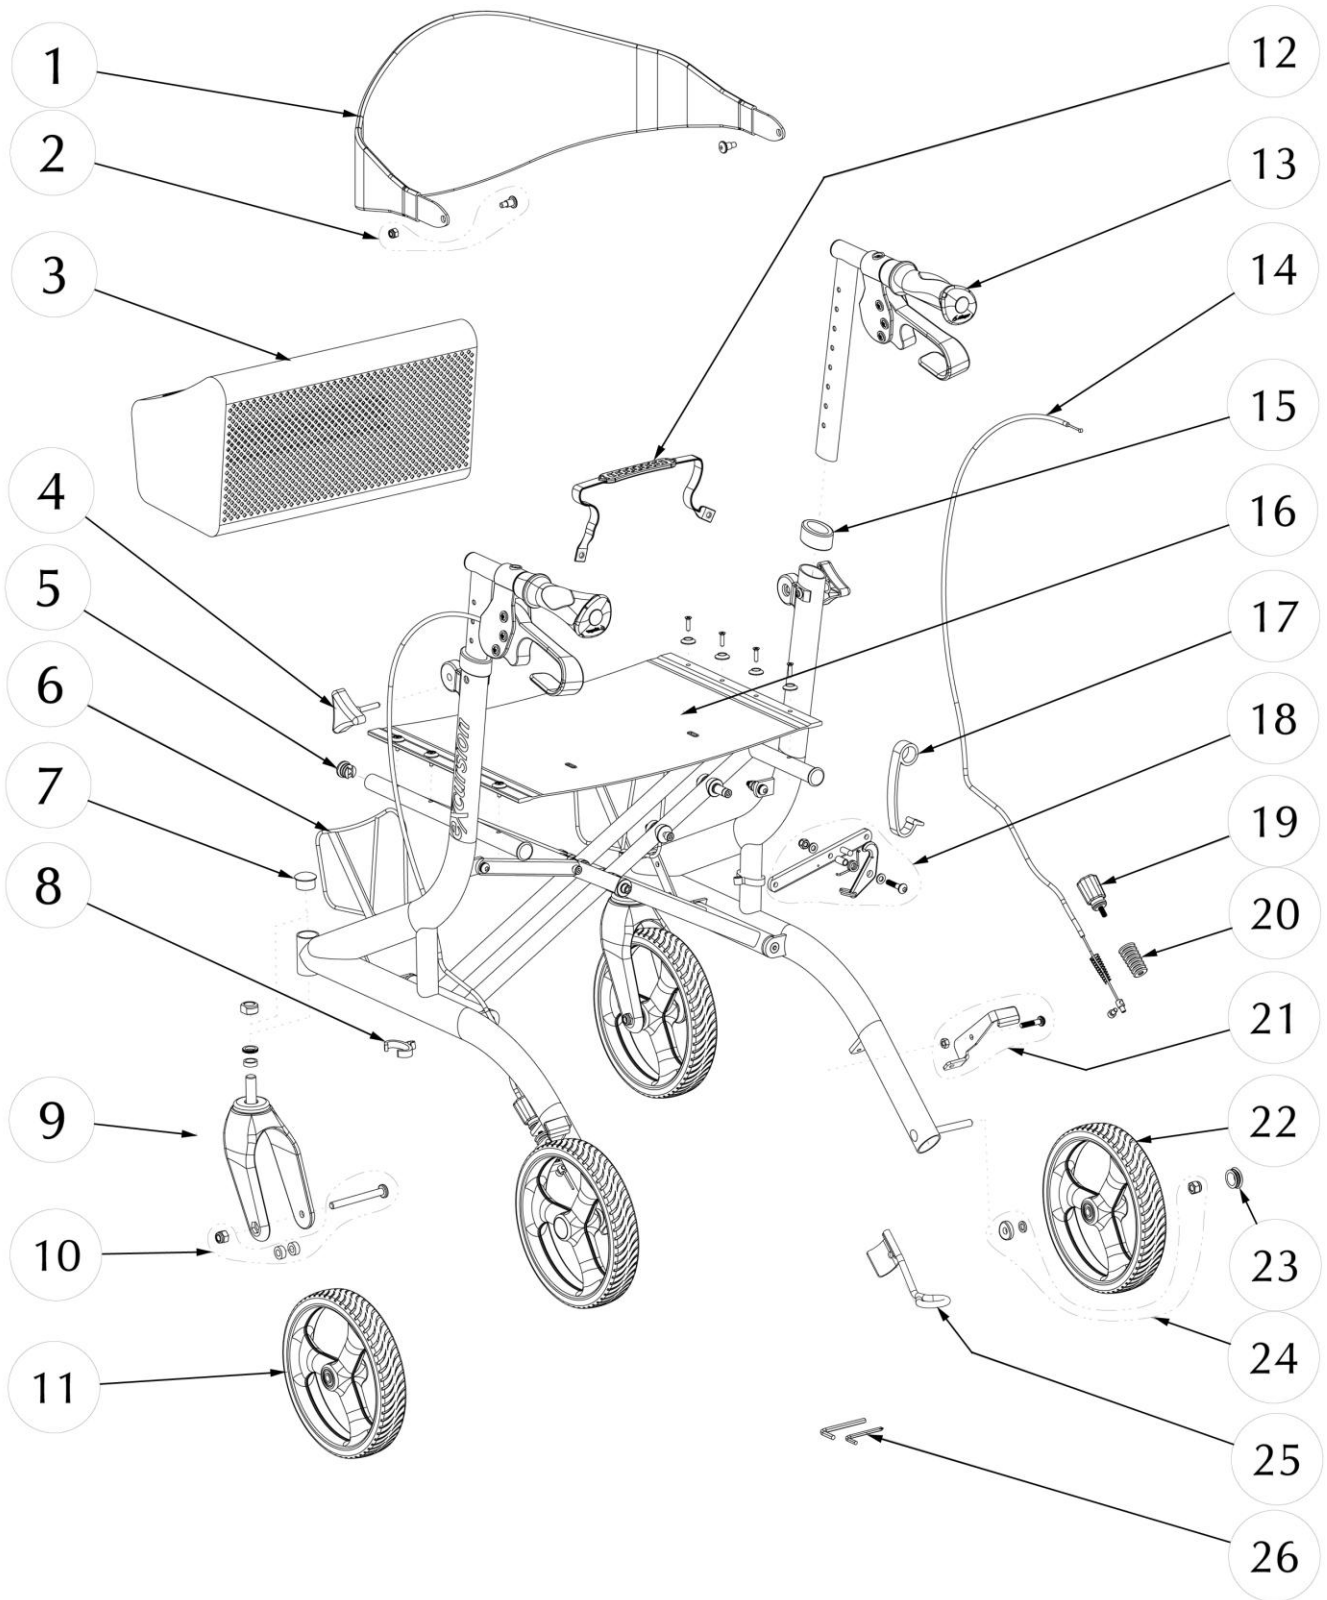

700-922 (CRANBERRY) AIRGO X20 EXCURSION ROLLATOR SIDE-FOLDING, AIRGO HANDLES AND COMFORT-GRIP WHEELS

700-922 (CRANBERRY)
AIRGO X20 EXCURSION ROLLATOR
SIDE-FOLDING, AIRGO HANDLES AND COMFORT-GRIP WHEELS

Item #	AMG Part #	Item Description	Qty Per Unit	Sold by
1.	A01-101	Full Contoured Backrest, Black	1 EA	1 EA
2.	B01-861	Hardware for Backrest	1 ST	1 ST
3.	C23-00053	Soft Basket with Cover for X20, X23 Excursion	1 EA	1 EA
4.	A01-416	Triangular Knob, M6x30mm – 2ea / set	1 ST	1 ST
5.	B01-601	Caps for Seat Tubing, Black (2 Front Caps & 2 Rear Caps)	1 ST	1 ST
6.	B01-871	Mounting Brackets with Hardware, X20, X23 & X-Wide Excursion	1 ST	1 ST
7.	A01-455	Cap for Front 34mm Tubing, Black – 2ea / set	1 ST	1 ST
8.	A01-244	Oval Cable-Clip, Black – 2 ea / set	1 ST	1 ST
9.	B01-303	Front Fork Subassy	2 EA	1 EA
10.	B01-832	Hardware for 8" Front Wheel	2 ST	1 ST
11.	C23-00028	8" Comfort-Plus Front Wheel (2 per set)	1 ST	1 ST
12.	A01-286	Seat Strap, Black	1 EA	1 EA
13.	B01-033CR	Airgo Handle Oval Bar with Brake Handle Subassy	1 PR	1 PR
14.	B01-181	Brake Cable & Sleeve Assembly	1 PR	1 PR
15.	A01-211	Oval Anti-Rattle, Black Plastic – 2ea / set	1 ST	1 ST
16.	B01-281	Vinyl Foldable Seat (17.5" x 12") with Hardware	1 EA	1 EA
17.	A01-282	Fold Stopper Strap, Orange Plastic	1 EA	1 EA
18.	B01-881	Open Seat Mechanism	1 ST	1 ST
19.	B01-185	Bottom Brake Adjustment Assy	2 ST	2 ST
20.	A01-419	Spring Sleeve, Black	2 EA	1 EA
21.	C23-00027	Bottom Brake Subassy, L&R	1 ST	1 ST
22.	C23-00029	8" Comfort-Plus Rear Wheel (2 per set)	1 ST	! ST
23.	A01-453	Hub Cap for Rear Wheel	2 EA	1 EA
24.	B01-845	Hardware for Rear Wheel	2 ST	1 ST
25.	A01-551	Curb-Climber for Excursion	1 EA	1EA
26.	A01-712	Tool Package of 3	1 ST	1 ST