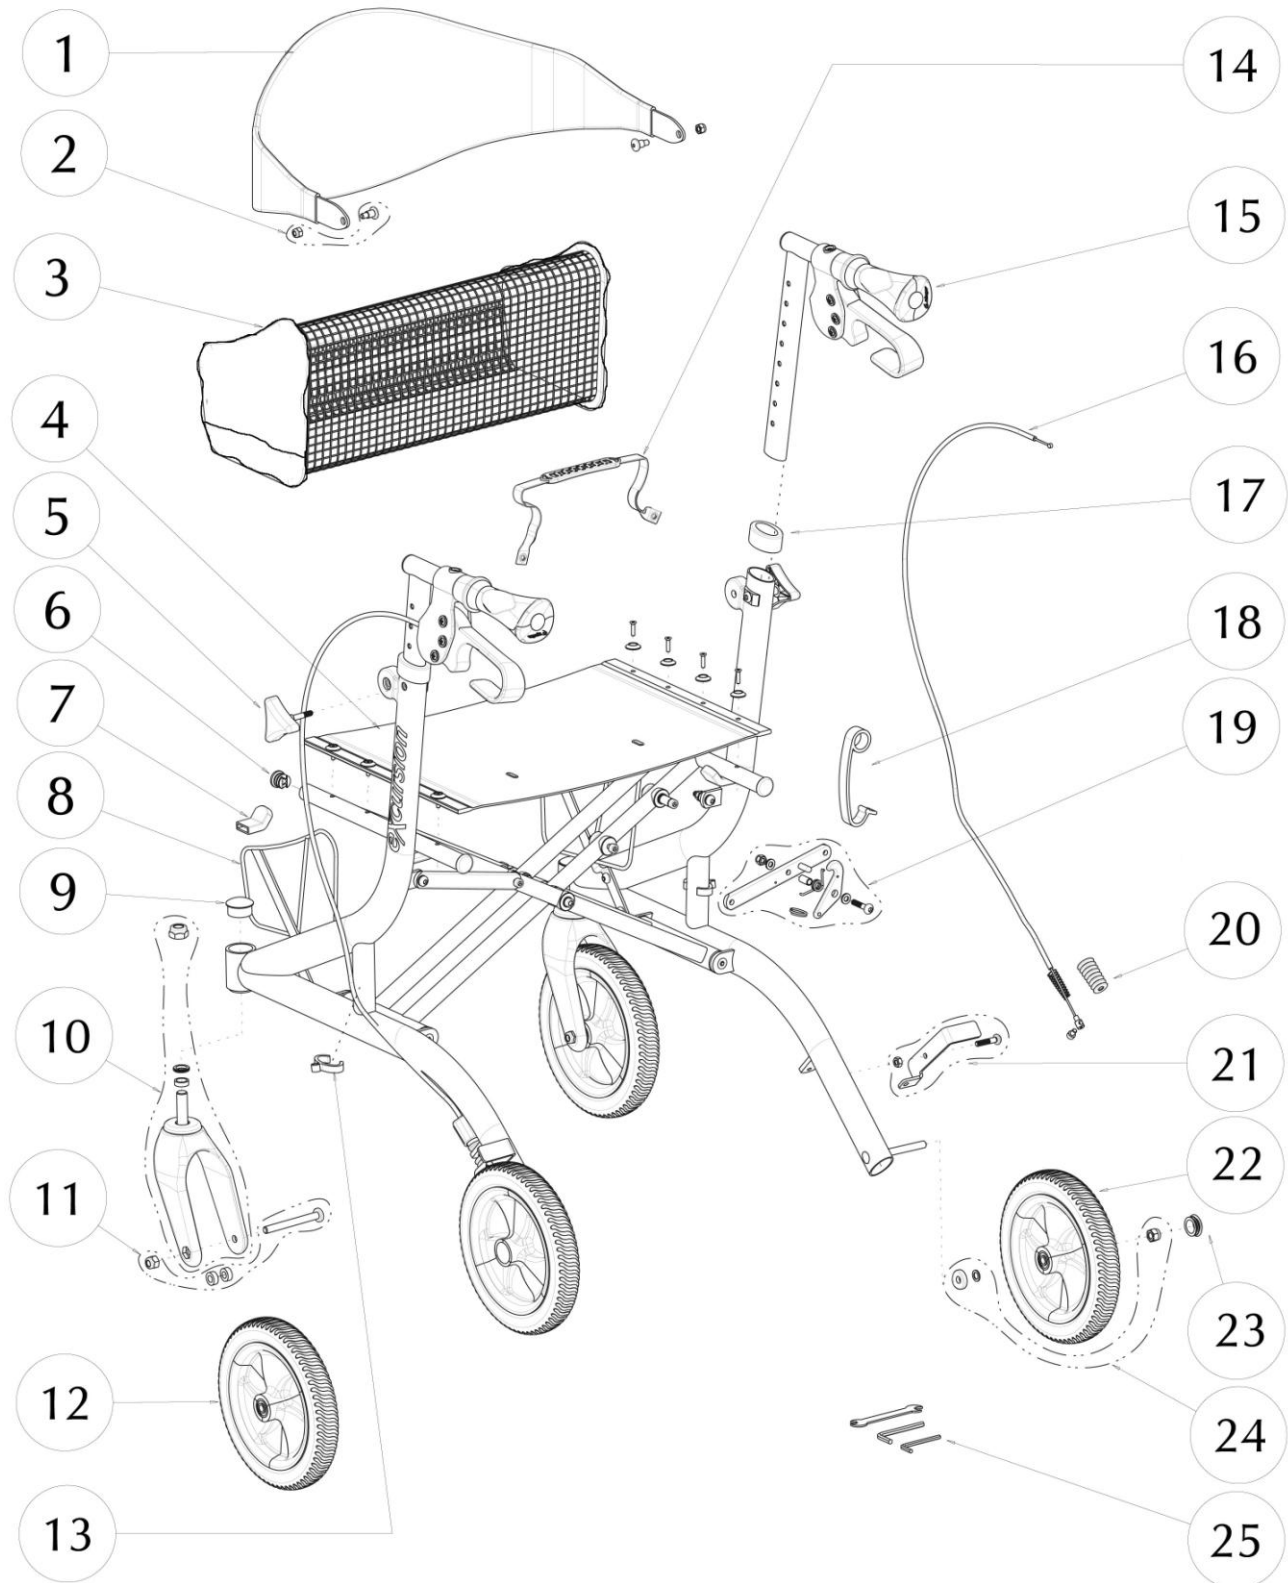

700-920 (PEARL BLACK) AIRGO X20 EXCURSION ROLLATOR SIDE-FOLDING, AIRGO HANDLES AND COMFORT-GRIP WHEELS

700-920 (PEARL BLACK)
AIRGO X20 EXCURSION ROLLATOR
SIDE-FOLDING, AIRGO HANDLES AND COMFORT-GRIP WHEELS