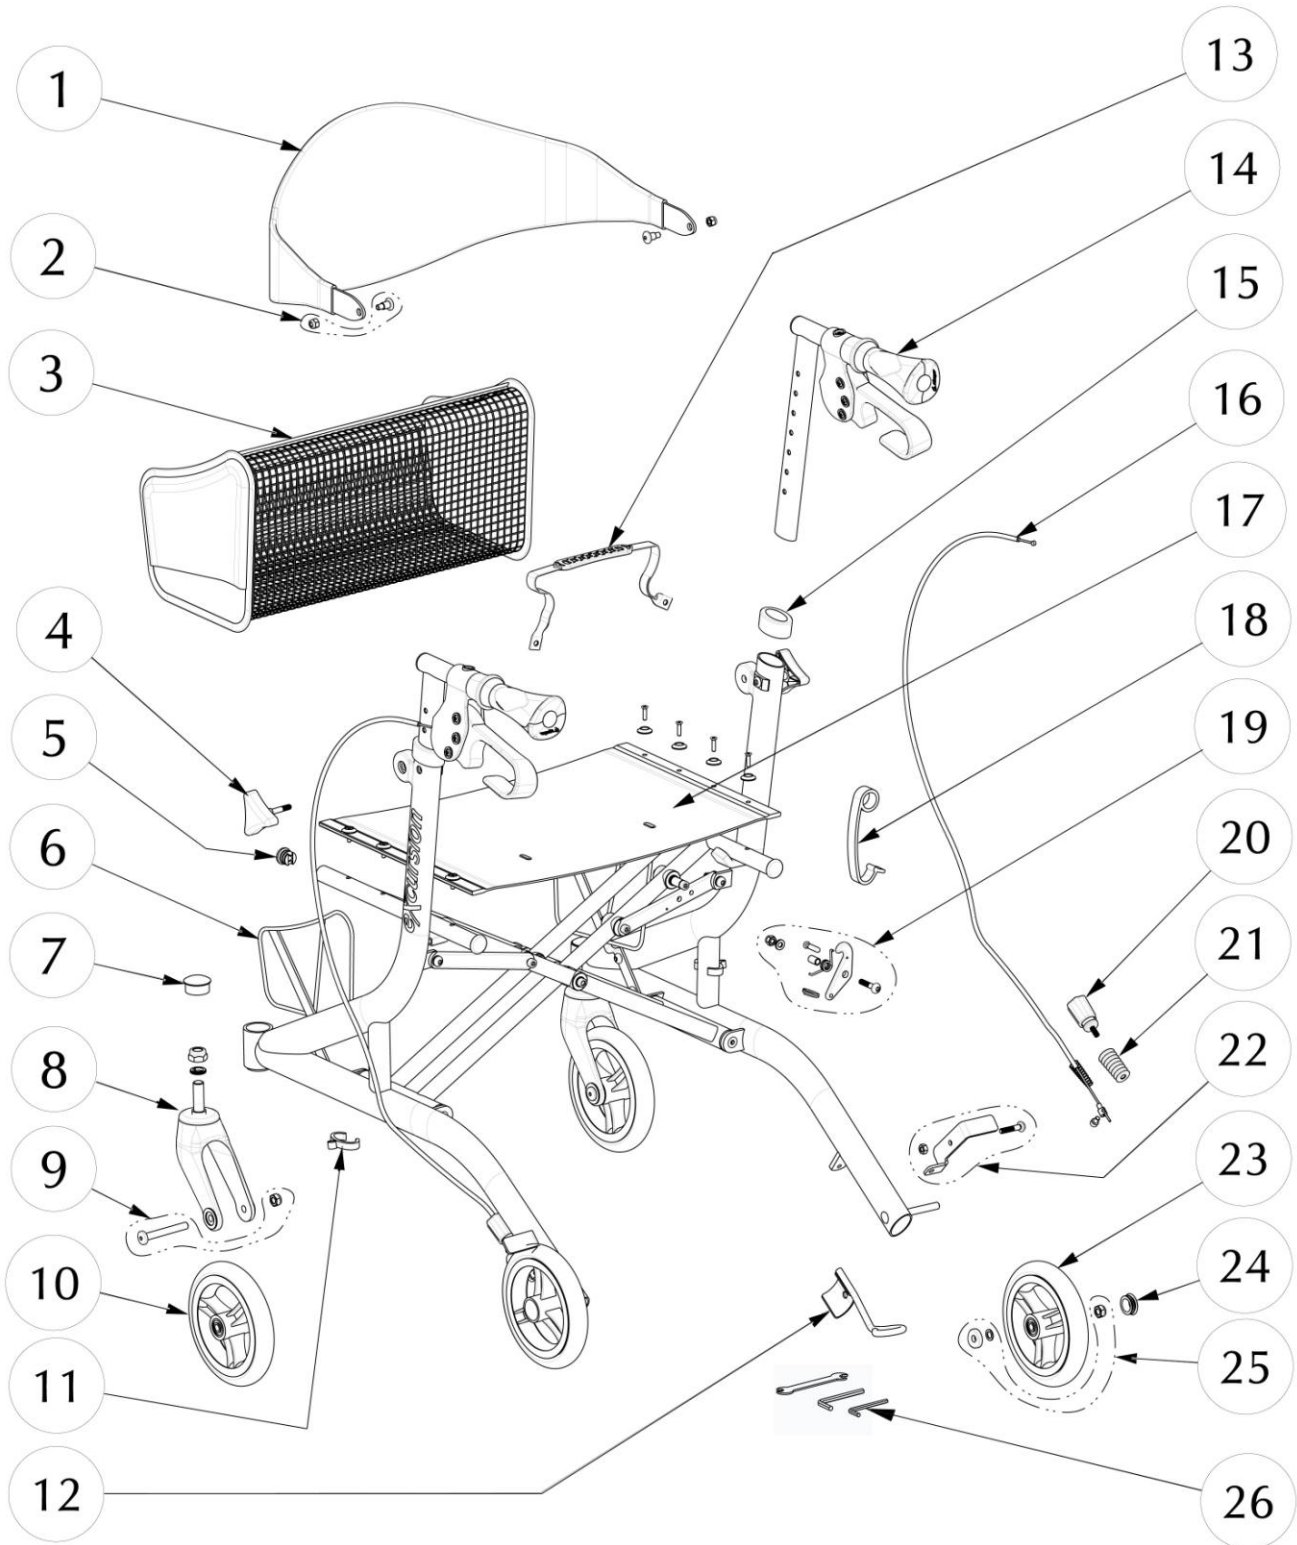

700-919 (PACIFIC BLUE) AIRGO EXCURSION 6 ROLLATOR SIDE-FOLDING, AIRGO HANDLES AND COMFORT-GRIP WHEELS

700-919 (PACIFIC BLUE)
AIRGO EXCURSION 6 ROLLATOR
SIDE-FOLDING, AIRGO HANDLES AND COMFORT-GRIP WHEELS

Item #	AMG Part #	Item Description	Qty Per Unit	Sold by
1.	A01-101	Full Contoured Backrest, Black	1 EA	1 EA
2.	B01-861	Hardware for Backrest	1 ST	1 ST
3.	C23-00053	Soft Basket with Cover	1 EA	1 EA
4.	A01-416	Triangular Knob, M6x30mm – 2ea / set	1 ST	1 ST
5.	B01-601	Caps for Seat Tubing, Black (2 Front Caps & 2 Rear Caps)	1 ST	1 ST
6.	B01-871	Mounting Brackets with Hardware, X20	1 ST	1 ST
7.	A01-455	Cap for Front 34mm Tubing, Black – 2ea / set	1 ST	1 ST
8.	A01-244	Oval Cable-Clip, Black – 2 ea / set	1 ST	1 ST
9.	B01-121	Front Fork Assy for 6" Wheel (Lock Washer, Spacer, Plastic Cover, 2 Bearings, Plastic Fork, Bolt M12 & Locking Screw M5)	2 EA	1 EA
10.	B01-831	Hardware for 6" Front Wheel (Bolt M8x62mm, 2 Washers & Nut)	2 ST	1 ST
11.	B01-138	6" Front Wheel, Black (3 Spokes Hub Wheel, Bushing & 2 Bearings)	2 EA	1 EA
12.	A01-551	Curb-Climber for Excursion	1 EA	1 EA
13.	A01-286	Seat Strap, Black	1 EA	1 EA
14.	C23-00132	Airgo Blue Handle Oval Bar with Brake Handle Subassy (Excursion 6)	1 PR	1 PR
15.	A01-211	Oval Anti-Rattle, Black Plastic – 2ea / set	1 ST	1 ST
16.	B01-181	Brake Cable & Sleeve Assembly	1 PR	1 PR
17.	B01-281	Vinyl Foldable Seat (17.5" x 12") with Hardware	1 EA	1 EA
18.	A01-282	Fold Stopper Strap, Orange Plastic	1 EA	1 EA
19.	C23-00133	Open Seat Mechanism	1 ST	1 ST
20.	B01-185	Bottom Brake Adjustment Assy	2 ST	2 ST
21.	A01-419	Spring Sleeve, Black	2 EA	1 EA
22.	B01-159	Bottom Brake Assy, L&R (2 Bolts M6x22mm, Left & Right Brake Pad & 2 Hex Nuts)	1 ST	1 ST
23.	B01-139	6" Rear Wheel, Black (3 Spokes Hub Wheel, Bushing & 2 Bearings)	2 EA	1 EA
24.	A01-453	Hub Cap for Rear Wheel	2 EA	1 EA
25.	B01-845	Hardware for Rear Wheel	2 ST	1 ST
26.	A01-712	Tool Package of 3 (#4mm, #5mm Allen Keys & 8-10mm Wrench)	1 ST	1 ST