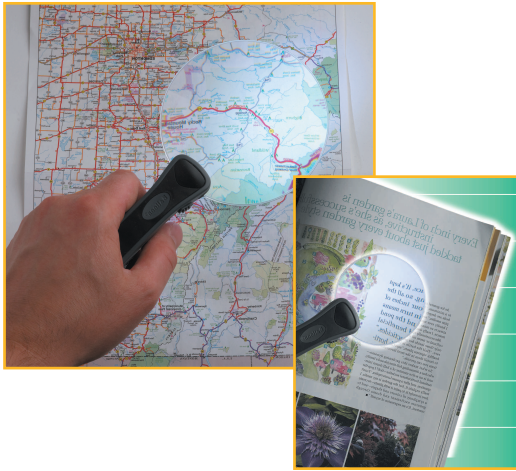

LIFESTYLE ESSENTIALS

Lifestyle

RIMLESS MAGNIFIER WITH LED LIGHT

RTL1164 2x Magnifier Lens, 3/cs

RTL1162 3x Magnifier Lens, 3/cs

Features:

- Magnifiers have 2x or 3x magnification, an aspheric lens, dual white LEDs, and an ergonomic rubber handle with comfort grip.
- Distortion free viewing over the entire surface area.
- Limited 6 Month Warranty.

POCKET MAGNIFIER

RTL1113 1/ea

Features:

- Provides 4.5 x magnification.
- Lens can be stored in pouch.
- Easy to hold.
- Limited 6 Month Warranty.

To Order, call Customer Service Toll Free at: (877) 224-0946, contact your Sales Representative, or visit www.drivemedical.com