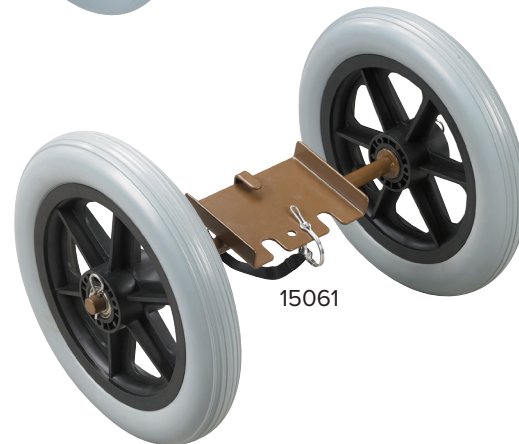

Bed Transporter

15061-D

15061

Item #	For Use With	UOM
15060	15003, 15004 and 15005, 15230, 15235, 15030 and 15033 beds	1/ea

Bed Extension Kit

15005EXTKIT

15030EXTKIT

Item #	For Use With	UOM
15005EXTKIT	15003 beds	1/cs
15030EXTKIT	15030, 15033, 15230 and 15235 beds	1/cs
15005EXTKIT-L	15004 and 15005 beds	1/cs

- Adds 4" to length of bed. Easy-to-install.

Bed Caddy

Item #	Product Description	UOM
15061-D	Bed Caddy, Fits Delta & 15004 Series Beds	1/ea
15061	Universal Bed Caddy	1/ea

- Hooks to bed frame for transport up or down stairs.
- Large 12" rubber wheels roll easily over steps or walkway.
- 15061-D for use with Delta & 15004 series beds.
- 15061 is Universal for use with Drive Homecare Beds except 15560/15570 series.

specifications	
Length	16"
Width	12"
Height	12"
Wheel Size	12"
Weight	8 lbs.
Warranty	1 Year