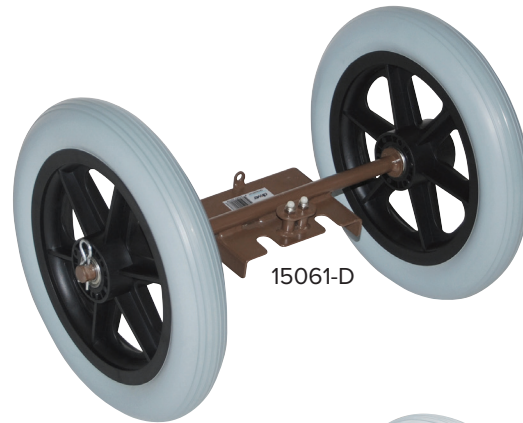

Bed Transporter

15061-D

15061

Item #	For Use With	UOM
15060	15003, 15004 and 15005, 15230, 15235, 15030 and 15033 beds	1/ea

Bed Extension Kit

15005EXTKIT

15030EXTKIT

Item #	For Use With	UOM
15005EXTKIT	15003 beds	1/cs
15030EXTKIT	15030, 15033, 15230 and 15235 beds	1/cs
15005EXTKIT-L	15004 and 15005 beds	1/cs

- Adds 4" to length of bed. Easy-to-install.

Bed Caddy

Item #	Product Description	UOM
15061-D	Bed Caddy, Fits Delta & 15004 Series Beds	1/ea
15061	Universal Bed Caddy	1/ea

- Hooks to bed frame for transport up or down stairs.
- Large 12" rubber wheels roll easily over steps or walkway.
- 15061-D for use with Delta & 15004 series beds.
- 15061 is Universal for use with Drive Homecare Beds except 15560/15570 series.

specifications	
Length	16"
Width	12"
Height	12"
Wheel Size	12"
Weight	8 lbs.
Warranty	1 Year