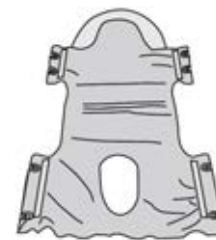

SLINGS FOR FLOOR LIFTS

One Piece Sling w/Positioning Strap

One Piece Commode Sling w/Positioning Strap

Item #	Sling Points	Chain/Strap	Description	Design	Material	Size	Product Dimensions	Wt. Cap.	Cradle Points
13261S	4	NA	One Pce. Sling w/Pos. Strap	Solid	Polyester	Small	32" x 26"	600 lbs.	4 or 6
13261M	4	NA	One Pce. Sling w/Pos. Strap	Solid	Polyester	Medium	38" x 32"	600 lbs.	4 or 6
13261L	4	NA	One Pce. Sling w/Pos. Strap	Solid	Polyester	Large	42" x 36"	600 lbs.	4 or 6
13254S	4	NA	One Pce. Com. Sling w/Pos. Strap	Solid	Polyester	Small	32" x 26"	600 lbs.	4 or 6
13254M	4	NA	One Pce. Com. Sling w/Pos. Strap	Solid	Polyester	Medium	38" x 32"	600 lbs.	4 or 6
13254L	4	NA	One Pce. Com. Sling w/Pos. Strap	Solid	Polyester	Large	44" x 35"	600 lbs.	4 or 6

Sling w/Head Support & Insert Pocket

Commode Sling w/Head Support & Insert Pocket

Item #	Sling Points	Chain/Strap	Description	Design	Material	Size	Product Dimensions	Wt. Cap.	Cradle Points
13227D	2	13232-Straps	Sling w/Hd. Sup. & Insert Pocket	Mesh	Dacron	-	53" x 30"	400 lbs.	2 or 6
13227P	2	13232-Straps	Sling w/Hd. Sup. & Insert Pocket	Solid	Polyester	-	53" x 30"	400 lbs.	2 or 6
13231D	2	13232-Straps	Com. Sling w/Hd Sup. & Insert Pocket	Mesh	Dacron	-	53" x 30"	400 lbs.	2 or 6
13231P	2	13232-Straps	Com. Sling w/Hd Sup. & Insert Pocket	Solid	Polyester	-	53" x 30"	400 lbs.	2 or 6

Sling w/Head Support

Commode Sling w/Head Support

Item #	Sling Points	Chain/Strap	Description	Design	Material	Size	Product Dimensions	Wt. Cap.	Cradle Points
13228D	2	13232-Straps	Sling w/Head Support	Mesh	Dacron	-	53" x 30"	400 lbs.	2 or 6
13239D	2	13019-Chain	Sling w/Head Support	Mesh	Dacron	-	57" x 30"	400 lbs.	2 or 6
13233D	2	13232-Straps	Com. Sling w/Head Support	Mesh	Dacron	-	53" x 30"	400 lbs.	2 or 6
13251D	2	13019-Chain	Com. Sling w/Head Support	Mesh	Dacron	-	57" x 30"	400 lbs.	2 or 6
13250P	2	13019-Chain	Com. Sling w/Head Support	Solid	Polyester	-	57" x 30"	400 lbs.	2 or 6