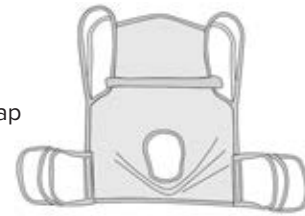

SLINGS FOR FLOOR LIFTS

One Piece Sling w/Positioning Strap

One Piece Commode Sling w/Positioning Strap

Item #	Sling Points	Chain/Strap	Description	Design	Material	Size	Product Dimensions	Wt. Cap.	Cradle Points
13261S	4	NA	One Pce. Sling w/Pos. Strap	Solid	Polyester	Small	32" x 26"	600 lbs.	4 or 6
13261M	4	NA	One Pce. Sling w/Pos. Strap	Solid	Polyester	Medium	38" x 32"	600 lbs.	4 or 6
13261L	4	NA	One Pce. Sling w/Pos. Strap	Solid	Polyester	Large	42" x 36"	600 lbs.	4 or 6
13254S	4	NA	One Pce. Com. Sling w/Pos. Strap	Solid	Polyester	Small	32" x 26"	600 lbs.	4 or 6
13254M	4	NA	One Pce. Com. Sling w/Pos. Strap	Solid	Polyester	Medium	38" x 32"	600 lbs.	4 or 6
13254L	4	NA	One Pce. Com. Sling w/Pos. Strap	Solid	Polyester	Large	44" x 35"	600 lbs.	4 or 6

Sling w/Head Support & Insert Pocket

Commode Sling w/Head Support & Insert Pocket

Item #	Sling Points	Chain/Strap	Description	Design	Material	Size	Product Dimensions	Wt. Cap.	Cradle Points
13227D	2	13232-Straps	Sling w/Hd. Sup. & Insert Pocket	Mesh	Dacron	-	53" x 30"	400 lbs.	2 or 6
13227P	2	13232-Straps	Sling w/Hd. Sup. & Insert Pocket	Solid	Polyester	-	53" x 30"	400 lbs.	2 or 6
13231D	2	13232-Straps	Com. Sling w/Hd Sup. & Insert Pocket	Mesh	Dacron	-	53" x 30"	400 lbs.	2 or 6
13231P	2	13232-Straps	Com. Sling w/Hd Sup. & Insert Pocket	Solid	Polyester	-	53" x 30"	400 lbs.	2 or 6