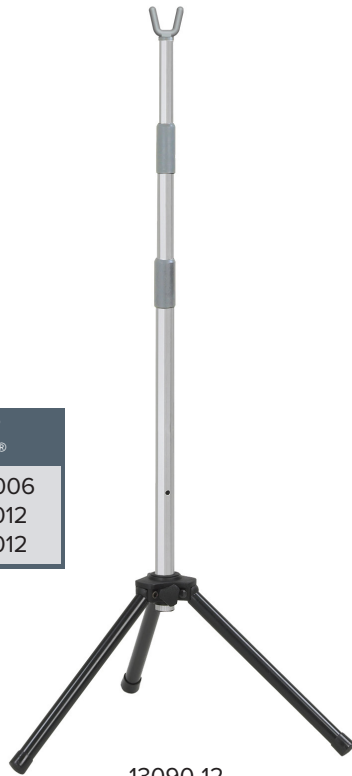

COMPARE TO	
drive™	BREWER®
13092-6	30006-006
13091-12	30003-012
13090-12	30004-012

13090-12

13091-12

13092-6

## Foldable and Portable IV Poles

Item #	Product Description	Product Size	UOM
13090-12	Table Top Model	53"	1/bx, 12bx/cs
13091-12	Floor Model	72"	12bx/cs
13092-6	5-Leg, Wheeled Model	74"	1/ea, 6/cs

- The lightweight pole is portable with fold-up legs.
- Base easily folds up for storage or transportation.
- Pole height can be adjusted as necessary.