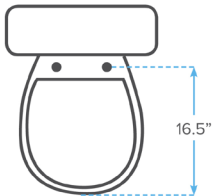

Premium Raised Toilet Seat with Removable Arms, Standard Seat

Item # 12402

STANDARD ROUND

A	Overall Seat Width	13.75"
B	Inside Seat Width	9.75"
C	Overall Seat Depth/Length	16.5"
D	Inside Seat Depth/Length	11.25"

E	Overall Seat Height	3.5"
F	Overall Width (with Handles)	21.75"
G	Overall Height (with Handles)	9.25"
H	Mounting Hole Width	5.5"

Premium Raised Toilet Seat with Removable Arms, Elongated Seat

Item # 12403

A	Overall Seat Width	14"
B	Inside Seat Width	10"
C	Overall Seat Depth/Length	18.5"
D	Inside Seat Depth/Length	13"

E	Overall Seat Height	3.5"
F	Overall Width (with Handles)	21"
G	Overall Height (with Handles)	10"
H	Mounting Hole Width	5.5"

Raised Toilet Seat with Removable Padded Arms

Item # 12008KDR

STANDARD ROUND

A	Overall Seat Width	15.25"	E	Overall Seat Height	5"
B	Inside Seat Width	9.25"	F	Overall Width (with Handles)	21"
C	Overall Seat Depth/Length	16.25"	G	Overall Height (with Handles)	11.5"
D	Inside Seat Depth/Length	10"	H	Mounting Hole Width	N/A
I	Seat Lock Range	11.25"-15.25"			