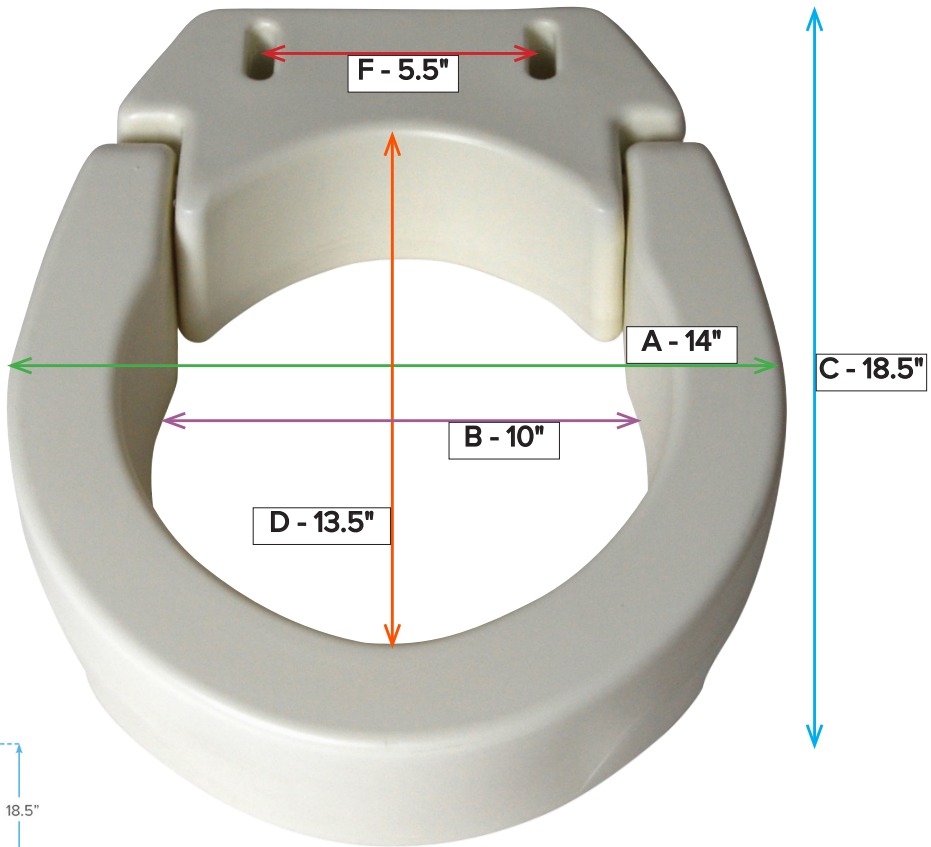

A	Overall Seat Width	14"
B	Inside Seat Width	10"
C	Overall Seat Depth/Length	18.5"
D	Inside Seat Depth/Length	13"

E	Overall Seat Height	3.5"
F	Overall Width (with Handles)	21"
G	Overall Height (with Handles)	10"
H	Mounting Hole Width	5.5"

Toilet Seat Riser, Standard

Item # RTL12602

STANDARD ROUND

A	Overall Seat Width	13.5"
B	Inside Seat Width	10"
C	Overall Seat Depth/Length	16.5"

D	Inside Seat Depth/Length	11.5"
E	Overall Seat Height	3.5"
F	Mounting Hole Width	5.5"

Hinged Toilet Seat Riser, Standard

Item # RTL12607

A	Overall Seat Width	13.5"
B	Inside Seat Width	9"
C	Overall Seat Depth/Length	16.5"

D	Inside Seat Depth/Length	10.75"
E	Overall Seat Height	3.5"
F	Mounting Hole Width	5.5"

Hinged Toilet Seat Riser, Elongated

Item # RTL12608

A	Overall Seat Width	14"
B	Inside Seat Width	10"
C	Overall Seat Depth/Length	18.5"

D	Inside Seat Depth/Length	13.5"
E	Overall Seat Height	3.5"
F	Mounting Hole Width	5.5"