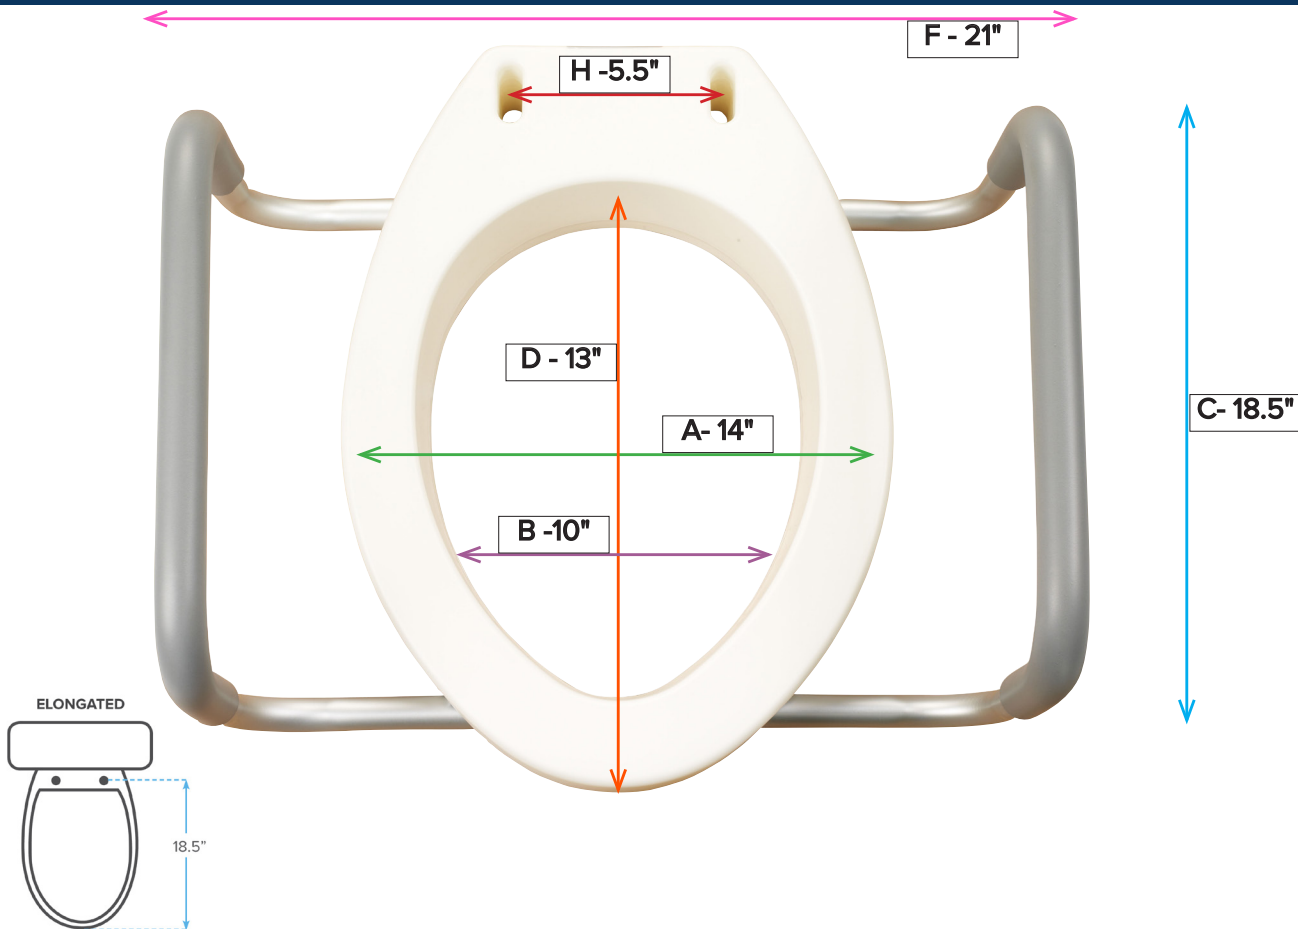

Premium Raised Toilet Seat with Removable Arms, Standard Seat

Item # 12402

STANDARD ROUND

A	Overall Seat Width	13.75"
B	Inside Seat Width	9.75"
C	Overall Seat Depth/Length	16.5"
D	Inside Seat Depth/Length	11.25"

E	Overall Seat Height	3.5"
F	Overall Width (with Handles)	21.75"
G	Overall Height (with Handles)	9.25"
H	Mounting Hole Width	5.5"

Premium Raised Toilet Seat with Removable Arms, Elongated Seat

Item # 12403

A	Overall Seat Width	14"
B	Inside Seat Width	10"
C	Overall Seat Depth/Length	18.5"
D	Inside Seat Depth/Length	13"

E	Overall Seat Height	3.5"
F	Overall Width (with Handles)	21"
G	Overall Height (with Handles)	10"
H	Mounting Hole Width	5.5"

Raised Toilet Seat with Removable Padded Arms

Item # 12008KDR

STANDARD ROUND

A	Overall Seat Width	15.25"	E	Overall Seat Height	5"
B	Inside Seat Width	9.25"	F	Overall Width (with Handles)	21"
C	Overall Seat Depth/Length	16.25"	G	Overall Height (with Handles)	11.5"
D	Inside Seat Depth/Length	10"	H	Mounting Hole Width	N/A
I	Seat Lock Range	11.25"-15.25"			