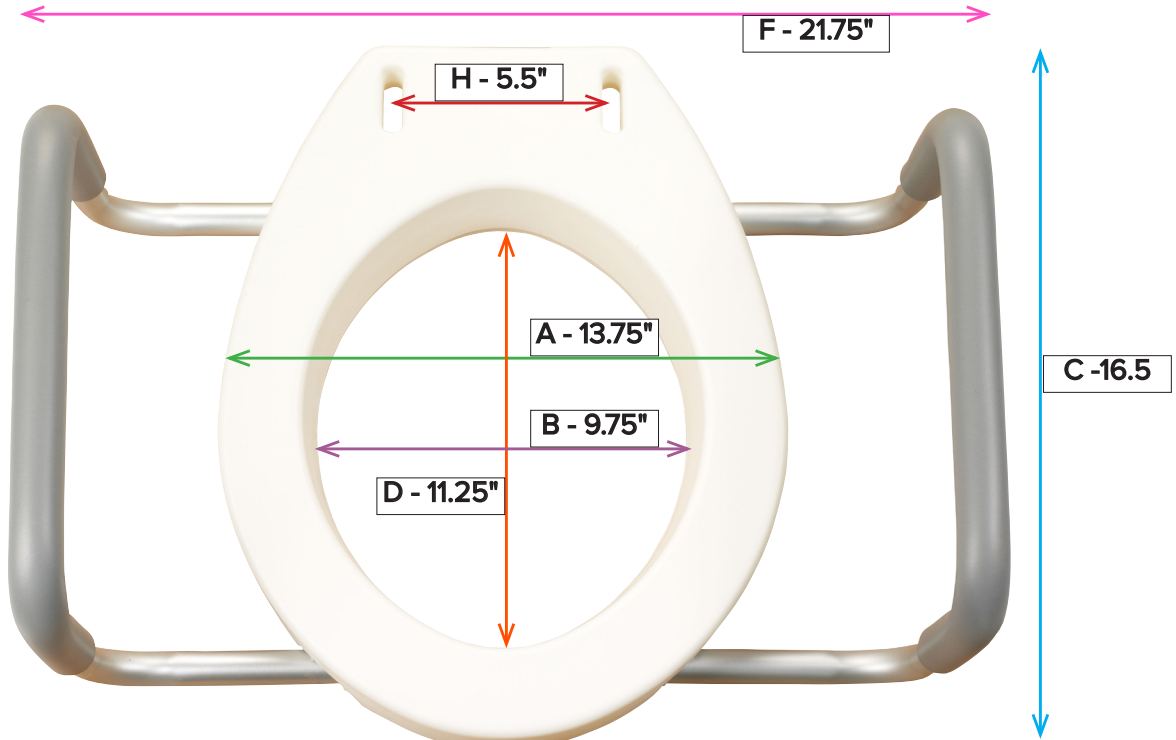

Premium Raised Toilet Seat with Removable Arms, Standard Seat

Item # 12402

STANDARD ROUND

A	Overall Seat Width	13.75"
B	Inside Seat Width	9.75"
C	Overall Seat Depth/Length	16.5"
D	Inside Seat Depth/Length	11.25"

E	Overall Seat Height	3.5"
F	Overall Width (with Handles)	21.75"
G	Overall Height (with Handles)	9.25"
H	Mounting Hole Width	5.5"

Premium Raised Toilet Seat with Removable Arms, Elongated Seat

Item # 12403

A	Overall Seat Width	14"
B	Inside Seat Width	10"
C	Overall Seat Depth/Length	18.5"
D	Inside Seat Depth/Length	13"

E	Overall Seat Height	3.5"
F	Overall Width (with Handles)	21"
G	Overall Height (with Handles)	10"
H	Mounting Hole Width	5.5"

Premium Plastic, Raised, Regular/Elongated Toilet Seat with Lock

Item # 12013

A	Overall Seat Width	15.5"
B	Inside Seat Width	8"
C	Overall Seat Depth/Length	16.5"
D	Inside Seat Depth/Length	9"

E	Overall Seat Height	5"
F	Overall Width (with Handles)	22.5"
G	Overall Height (with Handles)	9"
H	Seat Lock Range	11.5"-15.5"