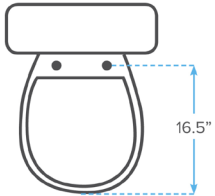

Hinged Toilet Seat Riser, Elongated

Item # RTL12608

A	Overall Seat Width	14"
B	Inside Seat Width	10"
C	Overall Seat Depth/Length	18.5"

D	Inside Seat Depth/Length	13.5"
E	Overall Seat Height	3.5"
F	Mounting Hole Width	5.5"

Raised Toilet Seat with Lock, 2"

Item # 12062

STANDARD ROUND

A	Overall Seat Width	14"
B	Inside Seat Width	8"
C	Overall Seat Depth/Length	15.5"

D	Inside Seat Depth/Length	10"
E	Overall Seat Height	2.5"
F	Mounting Hole Width	N/A

Raised Toilet Seat with Lock, 6"

Item # 12066

STANDARD ROUND

A	Overall Seat Width	14"
B	Inside Seat Width	8"
C	Overall Seat Depth/Length	15.5"

D	Inside Seat Depth/Length	10"
E	Overall Seat Height	6"
F	Mounting Hole Width	N/A

Raised Toilet Seat with Lock, 4"

Item # RTL12064

A	Overall Seat Width	14"
B	Inside Seat Width	8"
C	Overall Seat Depth/Length	15.5"

D	Inside Seat Depth/Length	10"
E	Overall Seat Height	4"
F	Mounting Hole Width	N/A