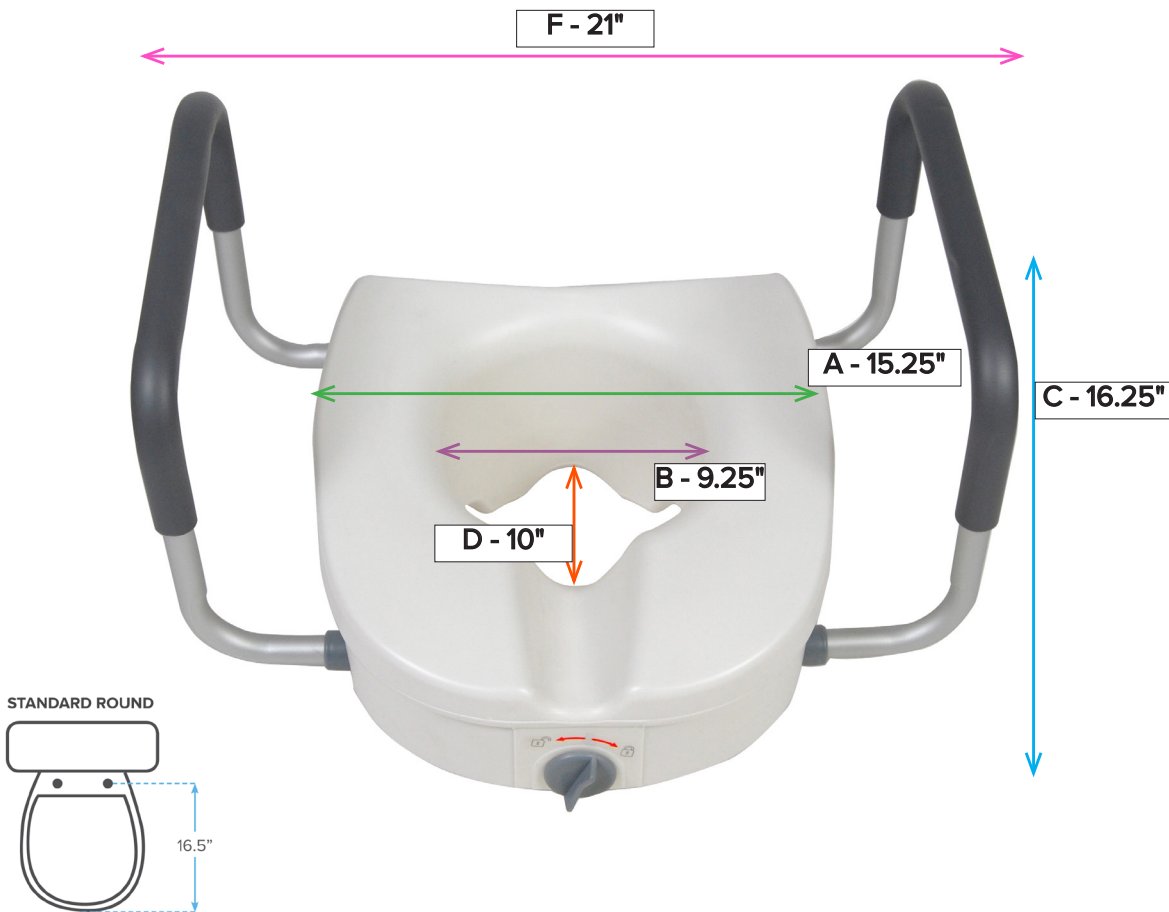

Raised Toilet Seat with Lock, 6"

Item # 12066

STANDARD ROUND

A	Overall Seat Width	14"
B	Inside Seat Width	8"
C	Overall Seat Depth/Length	15.5"

D	Inside Seat Depth/Length	10"
E	Overall Seat Height	6"
F	Mounting Hole Width	N/A

Raised Toilet Seat with Lock, 4"

Item # RTL12064

A	Overall Seat Width	14"
B	Inside Seat Width	8"
C	Overall Seat Depth/Length	15.5"

D	Inside Seat Depth/Length	10"
E	Overall Seat Height	4"
F	Mounting Hole Width	N/A

Raised Toilet Seat with Removable Padded Arms

Item # 12008KDR

STANDARD ROUND

A	Overall Seat Width	15.25"	E	Overall Seat Height	5"
B	Inside Seat Width	9.25"	F	Overall Width (with Handles)	21"
C	Overall Seat Depth/Length	16.25"	G	Overall Height (with Handles)	11.5"
D	Inside Seat Depth/Length	10"	H	Mounting Hole Width	N/A
I	Seat Lock Range	11.25"-15.25"			

Raised Toilet Seat with Lock and Lid, 2"

Item # 12063

A	Overall Seat Width	14"
B	Inside Seat Width	8"
C	Overall Seat Depth/Length	16"

D	Inside Seat Depth/Length	10.5"
E	Overall Seat Height	2.5"
F	Mounting Hole Width	N/A