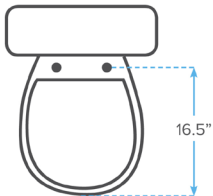

Raised Toilet Seat with Lock, 6"

Item # 12066

STANDARD ROUND

A	Overall Seat Width	14"
B	Inside Seat Width	8"
C	Overall Seat Depth/Length	15.5"

D	Inside Seat Depth/Length	10"
E	Overall Seat Height	6"
F	Mounting Hole Width	N/A

Raised Toilet Seat with Lock, 4"

Item # RTL12064

A	Overall Seat Width	14"
B	Inside Seat Width	8"
C	Overall Seat Depth/Length	15.5"

D	Inside Seat Depth/Length	10"
E	Overall Seat Height	4"
F	Mounting Hole Width	N/A

Raised Toilet Seat with Removable Padded Arms

Item # 12008KDR

STANDARD ROUND

A	Overall Seat Width	15.25"	E	Overall Seat Height	5"
B	Inside Seat Width	9.25"	F	Overall Width (with Handles)	21"
C	Overall Seat Depth/Length	16.25"	G	Overall Height (with Handles)	11.5"
D	Inside Seat Depth/Length	10"	H	Mounting Hole Width	N/A
I	Seat Lock Range	11.25"-15.25"			

Raised Toilet Seat with Lock and Lid, 2"

Item # 12063

A	Overall Seat Width	14"
B	Inside Seat Width	8"
C	Overall Seat Depth/Length	16"

D	Inside Seat Depth/Length	10.5"
E	Overall Seat Height	2.5"
F	Mounting Hole Width	N/A