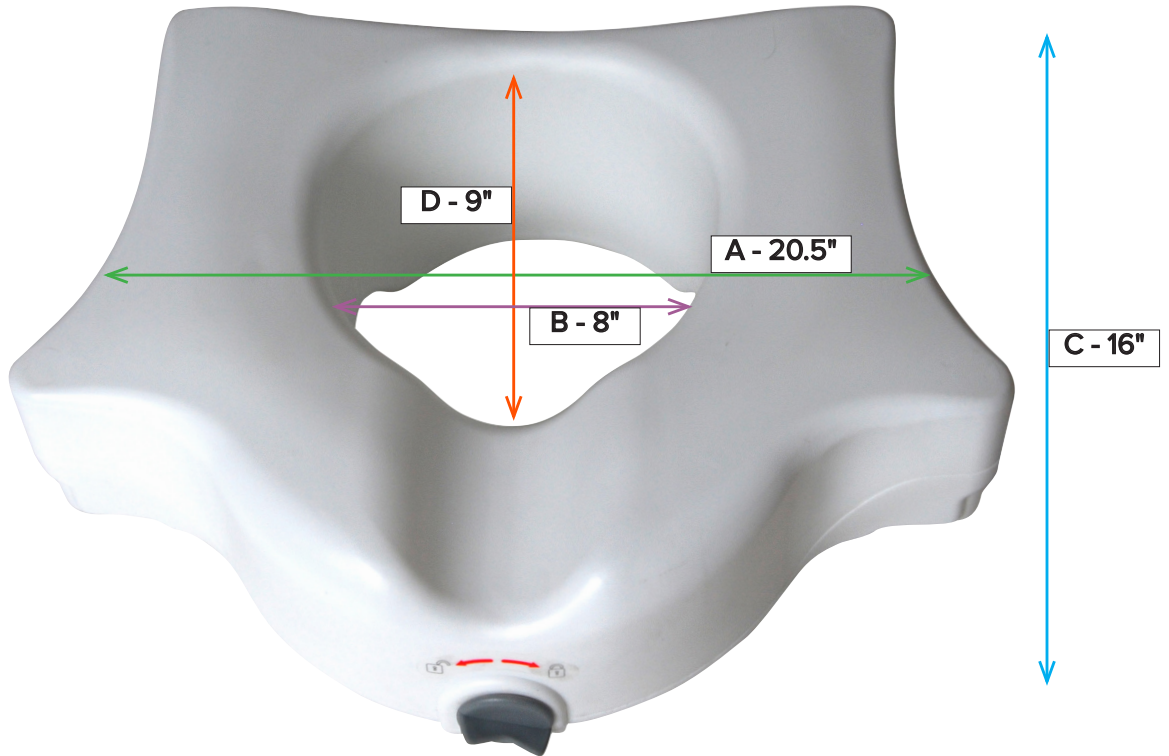

A	Overall Seat Width	14"
B	Inside Seat Width	10"
C	Overall Seat Depth/Length	18.5"
D	Inside Seat Depth/Length	13"

E	Overall Seat Height	3.5"
F	Overall Width (with Handles)	21"
G	Overall Height (with Handles)	10"
H	Mounting Hole Width	5.5"

Premium Plastic, Raised, Regular/Elongated Toilet Seat with Lock

Item # 12013

A	Overall Seat Width	15.5"
B	Inside Seat Width	8"
C	Overall Seat Depth/Length	16.5"
D	Inside Seat Depth/Length	9"

E	Overall Seat Height	5"
F	Overall Width (with Handles)	22.5"
G	Overall Height (with Handles)	9"
H	Seat Lock Range	11.5"-15.5"

Premium Plastic Raised, Regular/Elongated Toilet Seat, with Lock

Item # 12014

A	Overall Seat Width	17"
B	Inside Seat Width	8"
C	Overall Seat Depth/Length	16.5"

D	Inside Seat Depth/Length	9"
E	Overall Seat Height	4.5"
F	Seat Lock Range	11.5-15.5"

Locking Raised Toilet Seat

Item # RTL12026

A	Overall Seat Width	20.5"
B	Inside Seat Width	8"
C	Overall Seat Depth/Length	16"

D	Inside Seat Depth/Length	9"
E	Overall Seat Height	5"
F	Seat Lock Range	11.5-15.5"