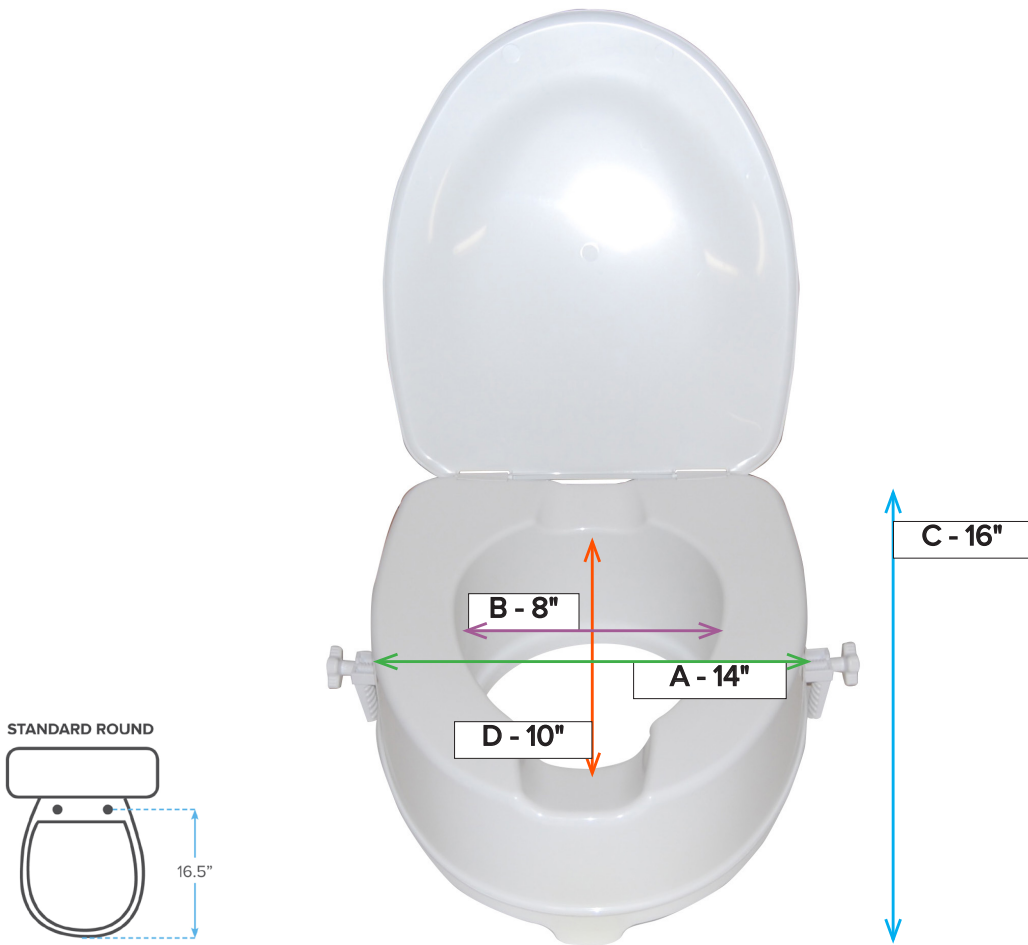

Raised Toilet Seat with Removable Padded Arms

Item # 12008KDR

STANDARD ROUND

A	Overall Seat Width	15.25"	E	Overall Seat Height	5"
B	Inside Seat Width	9.25"	F	Overall Width (with Handles)	21"
C	Overall Seat Depth/Length	16.25"	G	Overall Height (with Handles)	11.5"
D	Inside Seat Depth/Length	10"	H	Mounting Hole Width	N/A
I	Seat Lock Range	11.25"-15.25"			

Raised Toilet Seat with Lock and Lid, 2"

Item # 12063

A	Overall Seat Width	14"
B	Inside Seat Width	8"
C	Overall Seat Depth/Length	16"

D	Inside Seat Depth/Length	10.5"
E	Overall Seat Height	2.5"
F	Mounting Hole Width	N/A

Raised Toilet Seat with Lock and Lid, 4"

Item # 12065

A	Overall Seat Width	14"
B	Inside Seat Width	8"
C	Overall Seat Depth/Length	16"

D	Inside Seat Depth/Length	10"
E	Overall Seat Height	4"
F	Mounting Hole Width	N/A

Raised Toilet Seat with Lock and Lid, 6"

Item # 12067

A	Overall Seat Width	14"
B	Inside Seat Width	8"
C	Overall Seat Depth/Length	16"

D	Inside Seat Depth/Length	10"
E	Overall Seat Height	6"
F	Mounting Hole Width	N/A