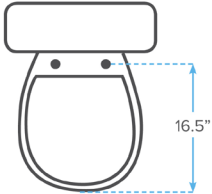

Premium Plastic, Raised, Regular/Elongated Toilet Seat with Lock

Item # 12013

A	Overall Seat Width	15.5"
B	Inside Seat Width	8"
C	Overall Seat Depth/Length	16.5"
D	Inside Seat Depth/Length	9"

E	Overall Seat Height	5"
F	Overall Width (with Handles)	22.5"
G	Overall Height (with Handles)	9"
H	Seat Lock Range	11.5"-15.5"

Premium Plastic Raised, Regular/Elongated Toilet Seat, with Lock

Item # 12014

A	Overall Seat Width	17"
B	Inside Seat Width	8"
C	Overall Seat Depth/Length	16.5"

D	Inside Seat Depth/Length	9"
E	Overall Seat Height	4.5"
F	Seat Lock Range	11.5-15.5"

Locking Raised Toilet Seat

Item # RTL12026

A	Overall Seat Width	20.5"
B	Inside Seat Width	8"
C	Overall Seat Depth/Length	16"

D	Inside Seat Depth/Length	9"
E	Overall Seat Height	5"
F	Seat Lock Range	11.5-15.5"

Toilet Seat Riser, Standard

Item # RTL12602

STANDARD ROUND

A	Overall Seat Width	13.5"
B	Inside Seat Width	10"
C	Overall Seat Depth/Length	16.5"

D	Inside Seat Depth/Length	11.5"
E	Overall Seat Height	3.5"
F	Mounting Hole Width	5.5"