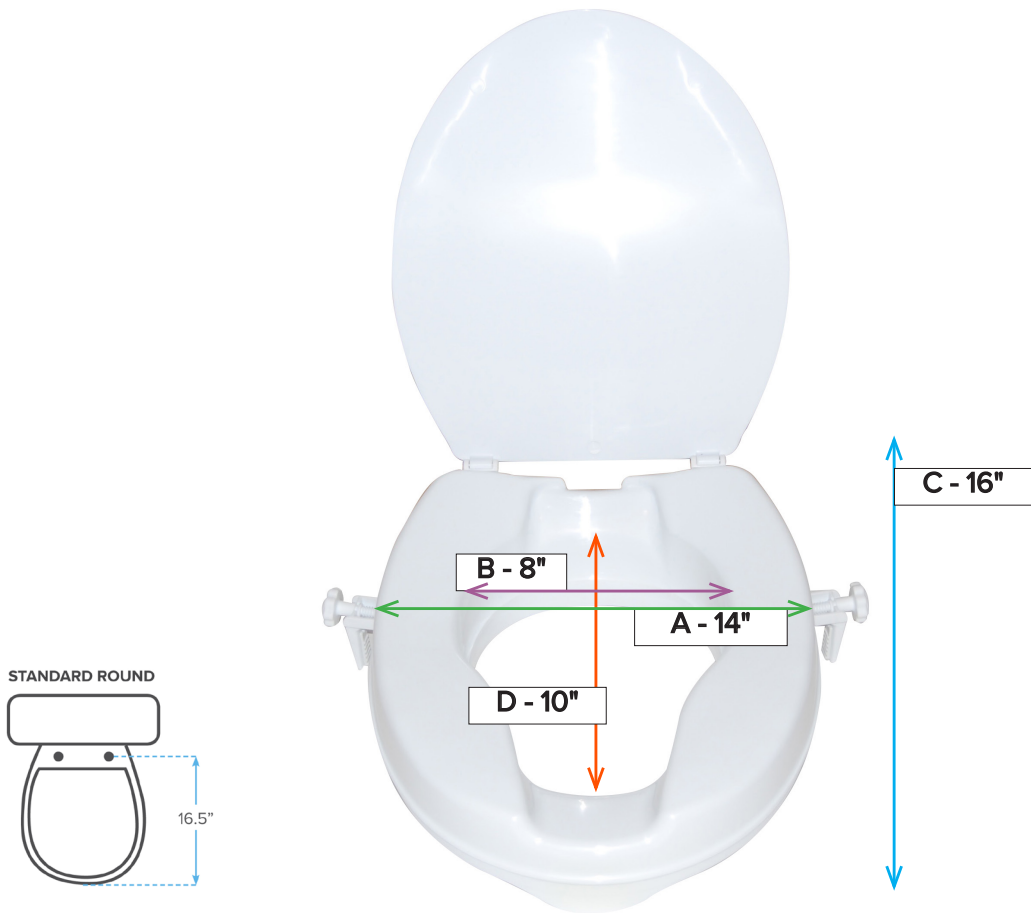

Raised Toilet Seat with Lock, 4"

Item # RTL12064

A	Overall Seat Width	14"
B	Inside Seat Width	8"
C	Overall Seat Depth/Length	15.5"

D	Inside Seat Depth/Length	10"
E	Overall Seat Height	4"
F	Mounting Hole Width	N/A

Raised Toilet Seat with Removable Padded Arms

Item # 12008KDR

STANDARD ROUND

A	Overall Seat Width	15.25"	E	Overall Seat Height	5"
B	Inside Seat Width	9.25"	F	Overall Width (with Handles)	21"
C	Overall Seat Depth/Length	16.25"	G	Overall Height (with Handles)	11.5"
D	Inside Seat Depth/Length	10"	H	Mounting Hole Width	N/A
I	Seat Lock Range	11.25"-15.25"			

Raised Toilet Seat with Lock and Lid, 2"

Item # 12063

A	Overall Seat Width	14"
B	Inside Seat Width	8"
C	Overall Seat Depth/Length	16"

D	Inside Seat Depth/Length	10.5"
E	Overall Seat Height	2.5"
F	Mounting Hole Width	N/A

Raised Toilet Seat with Lock and Lid, 4"

Item # 12065

A	Overall Seat Width	14"
B	Inside Seat Width	8"
C	Overall Seat Depth/Length	16"

D	Inside Seat Depth/Length	10"
E	Overall Seat Height	4"
F	Mounting Hole Width	N/A