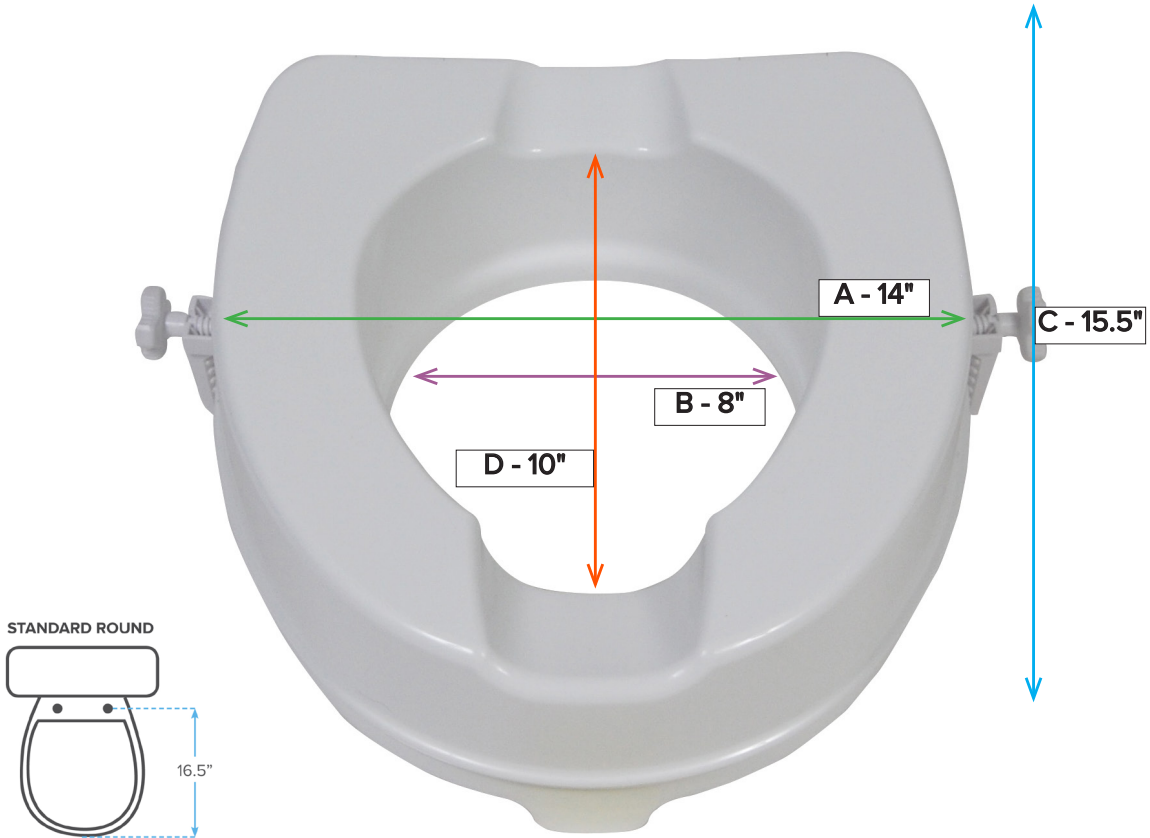

Raised Toilet Seat with Lock, 2"

Item # 12062

STANDARD ROUND

A	Overall Seat Width	14"
B	Inside Seat Width	8"
C	Overall Seat Depth/Length	15.5"

D	Inside Seat Depth/Length	10"
E	Overall Seat Height	2.5"
F	Mounting Hole Width	N/A

Raised Toilet Seat with Lock, 6"

Item # 12066

STANDARD ROUND

A	Overall Seat Width	14"
B	Inside Seat Width	8"
C	Overall Seat Depth/Length	15.5"

D	Inside Seat Depth/Length	10"
E	Overall Seat Height	6"
F	Mounting Hole Width	N/A

Raised Toilet Seat with Lock, 4"

Item # RTL12064

A	Overall Seat Width	14"
B	Inside Seat Width	8"
C	Overall Seat Depth/Length	15.5"

D	Inside Seat Depth/Length	10"
E	Overall Seat Height	4"
F	Mounting Hole Width	N/A

Raised Toilet Seat with Removable Padded Arms

Item # 12008KDR

STANDARD ROUND

A	Overall Seat Width	15.25"	E	Overall Seat Height	5"
B	Inside Seat Width	9.25"	F	Overall Width (with Handles)	21"
C	Overall Seat Depth/Length	16.25"	G	Overall Height (with Handles)	11.5"
D	Inside Seat Depth/Length	10"	H	Mounting Hole Width	N/A
I	Seat Lock Range	11.25"-15.25"			