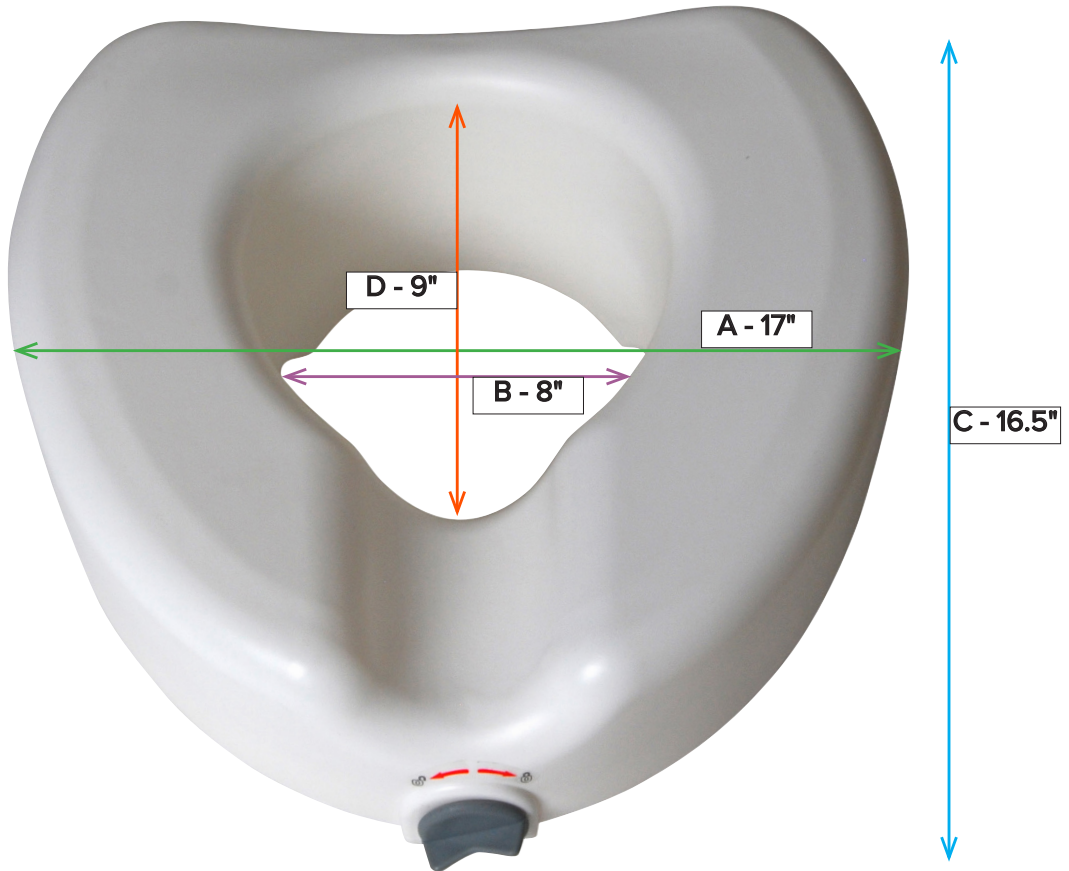

A	Overall Seat Width	14"
B	Inside Seat Width	10"
C	Overall Seat Depth/Length	18.5"
D	Inside Seat Depth/Length	13"

E	Overall Seat Height	3.5"
F	Overall Width (with Handles)	21"
G	Overall Height (with Handles)	10"
H	Mounting Hole Width	5.5"

2-in-1 Locking Raised Toilet Seat with Tool-free Removable Arms

Item # RTL12027RA

A	Overall Seat Width	20"
B	Inside Seat Width	8"
C	Overall Seat Depth/Length	16"
D	Inside Seat Depth/Length	9"

E	Overall Seat Height	5"
F	Overall Height (with Handles)	10"
G	Seat Lock Range	11.5"-15.5"

Premium Plastic, Raised, Regular/Elongated Toilet Seat with Lock

Item # 12013

A	Overall Seat Width	15.5"
B	Inside Seat Width	8"
C	Overall Seat Depth/Length	16.5"
D	Inside Seat Depth/Length	9"

E	Overall Seat Height	5"
F	Overall Width (with Handles)	22.5"
G	Overall Height (with Handles)	9"
H	Seat Lock Range	11.5"-15.5"

Premium Plastic Raised, Regular/Elongated Toilet Seat, with Lock

Item # 12014

A	Overall Seat Width	17"
B	Inside Seat Width	8"
C	Overall Seat Depth/Length	16.5"

D	Inside Seat Depth/Length	9"
E	Overall Seat Height	4.5"
F	Seat Lock Range	11.5-15.5"