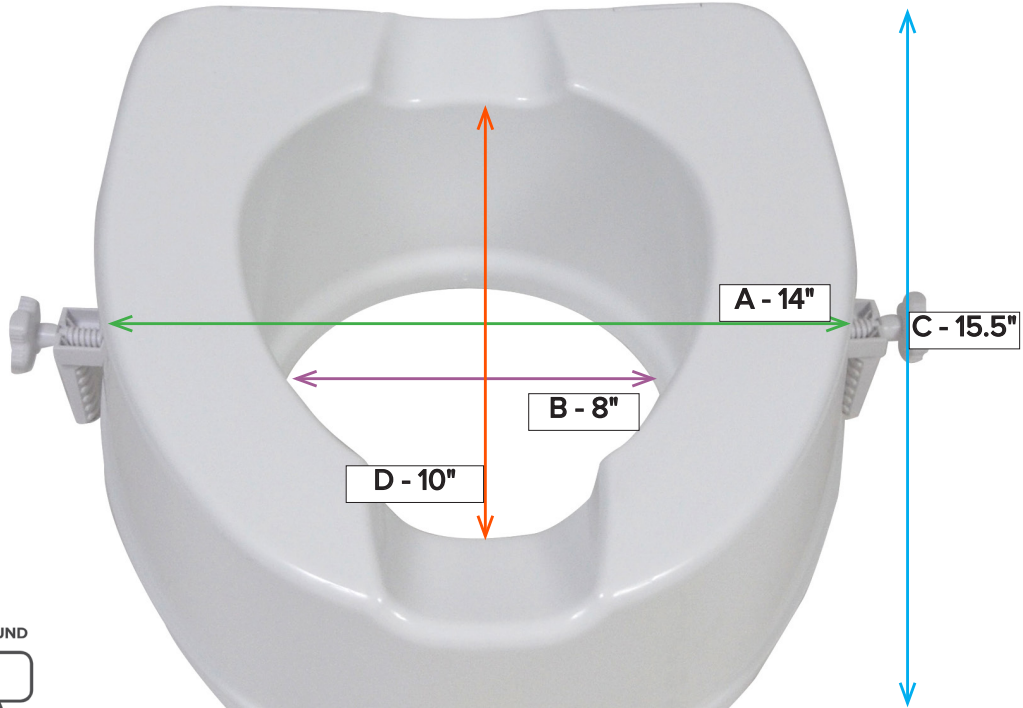

Hinged Toilet Seat Riser, Elongated

Item # RTL12608

A	Overall Seat Width	14"
B	Inside Seat Width	10"
C	Overall Seat Depth/Length	18.5"

D	Inside Seat Depth/Length	13.5"
E	Overall Seat Height	3.5"
F	Mounting Hole Width	5.5"

Raised Toilet Seat with Lock, 2"

Item # 12062

STANDARD ROUND

A	Overall Seat Width	14"
B	Inside Seat Width	8"
C	Overall Seat Depth/Length	15.5"

D	Inside Seat Depth/Length	10"
E	Overall Seat Height	2.5"
F	Mounting Hole Width	N/A

Raised Toilet Seat with Lock, 6"

Item # 12066

STANDARD ROUND

A	Overall Seat Width	14"
B	Inside Seat Width	8"
C	Overall Seat Depth/Length	15.5"

D	Inside Seat Depth/Length	10"
E	Overall Seat Height	6"
F	Mounting Hole Width	N/A

Raised Toilet Seat with Removable Padded Arms

Item # 12008KDR

STANDARD ROUND

A	Overall Seat Width	15.25"	E	Overall Seat Height	5"
B	Inside Seat Width	9.25"	F	Overall Width (with Handles)	21"
C	Overall Seat Depth/Length	16.25"	G	Overall Height (with Handles)	11.5"
D	Inside Seat Depth/Length	10"	H	Mounting Hole Width	N/A
I	Seat Lock Range	11.25"-15.25"			