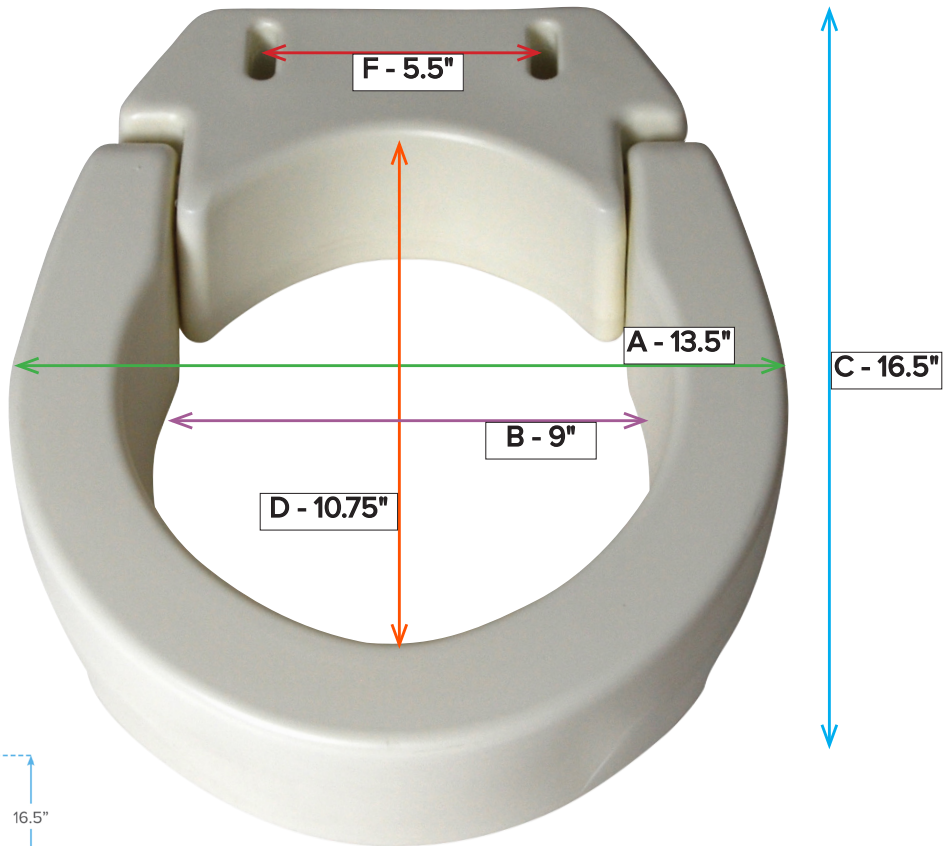

A	Overall Seat Width	14"
B	Inside Seat Width	10"
C	Overall Seat Depth/Length	18.5"
D	Inside Seat Depth/Length	13"

E	Overall Seat Height	3.5"
F	Overall Width (with Handles)	21"
G	Overall Height (with Handles)	10"
H	Mounting Hole Width	5.5"

Toilet Seat Riser, Standard

Item # RTL12602

STANDARD ROUND

A	Overall Seat Width	13.5"
B	Inside Seat Width	10"
C	Overall Seat Depth/Length	16.5"

D	Inside Seat Depth/Length	11.5"
E	Overall Seat Height	3.5"
F	Mounting Hole Width	5.5"

Toilet Seat Riser, Elongated

Item # RTL12603

A	Overall Seat Width	14"
B	Inside Seat Width	10"
C	Overall Seat Depth/Length	18.5"

D	Inside Seat Depth/Length	13.5"
F	Overall Seat Height	3.5"
G	Mounting Hole Width	5.5"

Hinged Toilet Seat Riser, Standard

Item # RTL12607

A	Overall Seat Width	13.5"
B	Inside Seat Width	9"
C	Overall Seat Depth/Length	16.5"

D	Inside Seat Depth/Length	10.75"
E	Overall Seat Height	3.5"
F	Mounting Hole Width	5.5"