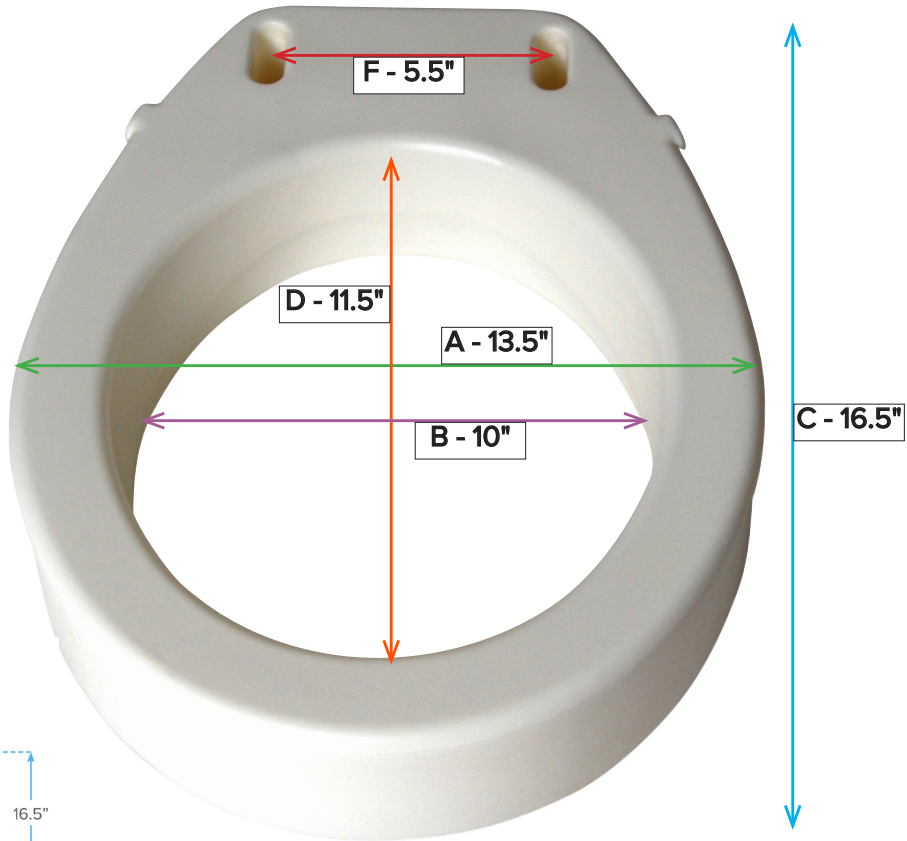

Premium Plastic, Raised, Regular/Elongated Toilet Seat with Lock

Item # 12013

A	Overall Seat Width	15.5"
B	Inside Seat Width	8"
C	Overall Seat Depth/Length	16.5"
D	Inside Seat Depth/Length	9"

E	Overall Seat Height	5"
F	Overall Width (with Handles)	22.5"
G	Overall Height (with Handles)	9"
H	Seat Lock Range	11.5"-15.5"

Premium Plastic Raised, Regular/Elongated Toilet Seat, with Lock

Item # 12014

A	Overall Seat Width	17"
B	Inside Seat Width	8"
C	Overall Seat Depth/Length	16.5"

D	Inside Seat Depth/Length	9"
E	Overall Seat Height	4.5"
F	Seat Lock Range	11.5-15.5"

Locking Raised Toilet Seat

Item # RTL12026

A	Overall Seat Width	20.5"
B	Inside Seat Width	8"
C	Overall Seat Depth/Length	16"

D	Inside Seat Depth/Length	9"
E	Overall Seat Height	5"
F	Seat Lock Range	11.5-15.5"

Toilet Seat Riser, Standard

Item # RTL12602

STANDARD ROUND

A	Overall Seat Width	13.5"
B	Inside Seat Width	10"
C	Overall Seat Depth/Length	16.5"

D	Inside Seat Depth/Length	11.5"
E	Overall Seat Height	3.5"
F	Mounting Hole Width	5.5"