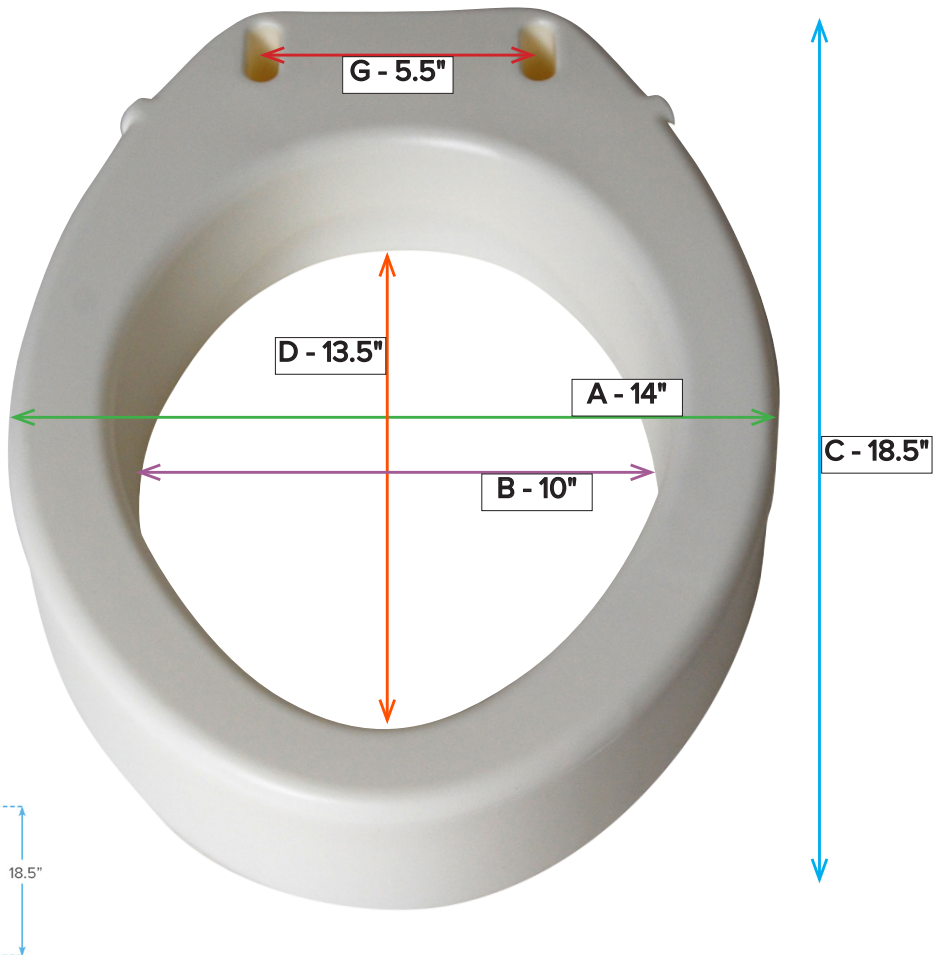

Premium Plastic, Raised, Regular/Elongated Toilet Seat with Lock

Item # 12013

A	Overall Seat Width	15.5"
B	Inside Seat Width	8"
C	Overall Seat Depth/Length	16.5"
D	Inside Seat Depth/Length	9"

E	Overall Seat Height	5"
F	Overall Width (with Handles)	22.5"
G	Overall Height (with Handles)	9"
H	Seat Lock Range	11.5"-15.5"

Premium Plastic Raised, Regular/Elongated Toilet Seat, with Lock

Item # 12014

A	Overall Seat Width	17"
B	Inside Seat Width	8"
C	Overall Seat Depth/Length	16.5"

D	Inside Seat Depth/Length	9"
E	Overall Seat Height	4.5"
F	Seat Lock Range	11.5-15.5"

Toilet Seat Riser, Standard

Item # RTL12602

STANDARD ROUND

A	Overall Seat Width	13.5"
B	Inside Seat Width	10"
C	Overall Seat Depth/Length	16.5"

D	Inside Seat Depth/Length	11.5"
E	Overall Seat Height	3.5"
F	Mounting Hole Width	5.5"

Toilet Seat Riser, Elongated

Item # RTL12603

A	Overall Seat Width	14"
B	Inside Seat Width	10"
C	Overall Seat Depth/Length	18.5"

D	Inside Seat Depth/Length	13.5"
F	Overall Seat Height	3.5"
G	Mounting Hole Width	5.5"