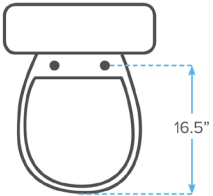

Hinged Toilet Seat Riser, Standard

Item # RTL12607

A	Overall Seat Width	13.5"
B	Inside Seat Width	9"
C	Overall Seat Depth/Length	16.5"

D	Inside Seat Depth/Length	10.75"
E	Overall Seat Height	3.5"
F	Mounting Hole Width	5.5"

Hinged Toilet Seat Riser, Elongated

Item # RTL12608

A	Overall Seat Width	14"
B	Inside Seat Width	10"
C	Overall Seat Depth/Length	18.5"

D	Inside Seat Depth/Length	13.5"
E	Overall Seat Height	3.5"
F	Mounting Hole Width	5.5"

Raised Toilet Seat with Lock, 2"

Item # 12062

STANDARD ROUND

A	Overall Seat Width	14"
B	Inside Seat Width	8"
C	Overall Seat Depth/Length	15.5"

D	Inside Seat Depth/Length	10"
E	Overall Seat Height	2.5"
F	Mounting Hole Width	N/A

Raised Toilet Seat with Lock, 6"

Item # 12066

STANDARD ROUND

A	Overall Seat Width	14"
B	Inside Seat Width	8"
C	Overall Seat Depth/Length	15.5"

D	Inside Seat Depth/Length	10"
E	Overall Seat Height	6"
F	Mounting Hole Width	N/A