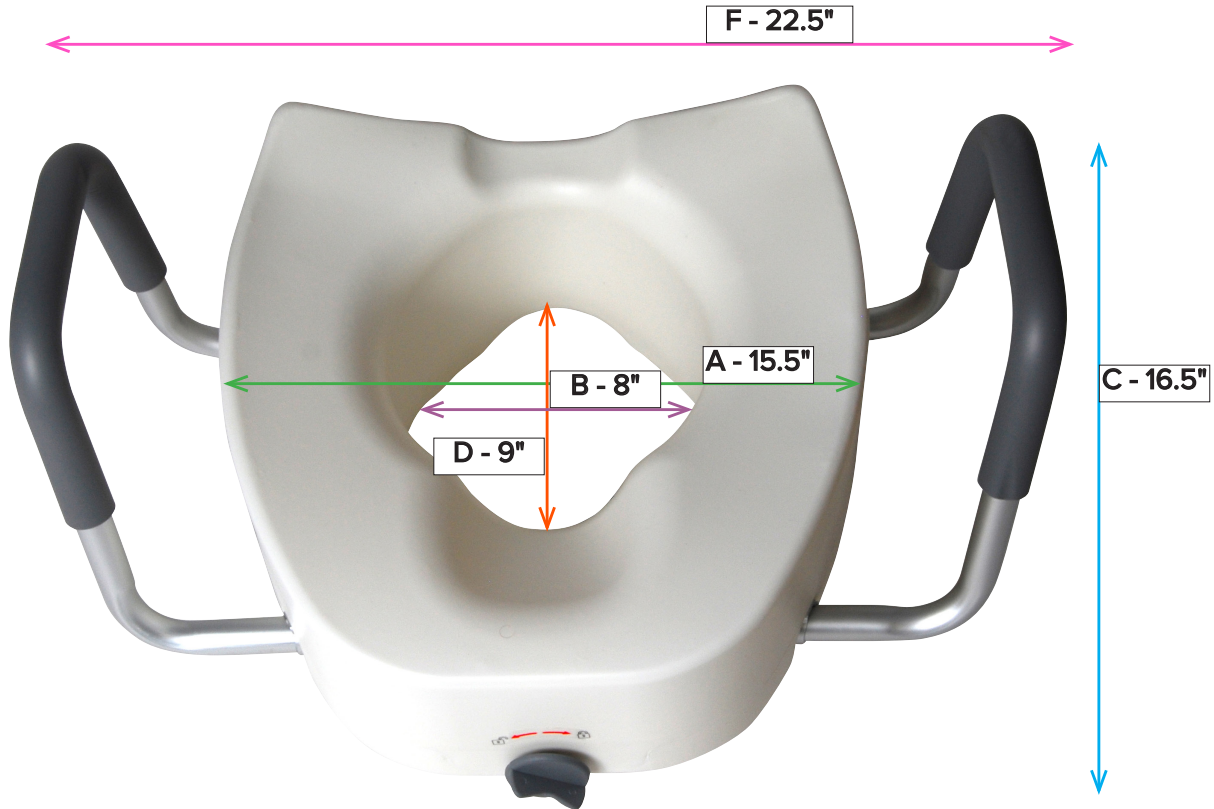

A	Overall Seat Width	14"
B	Inside Seat Width	10"
C	Overall Seat Depth/Length	18.5"
D	Inside Seat Depth/Length	13"

E	Overall Seat Height	3.5"
F	Overall Width (with Handles)	21"
G	Overall Height (with Handles)	10"
H	Mounting Hole Width	5.5"

2-in-1 Locking Raised Toilet Seat with Tool-free Removable Arms

Item # RTL12027RA

A	Overall Seat Width	20"
B	Inside Seat Width	8"
C	Overall Seat Depth/Length	16"
D	Inside Seat Depth/Length	9"

E	Overall Seat Height	5"
F	Overall Height (with Handles)	10"
G	Seat Lock Range	11.5"-15.5"

Premium Plastic, Raised, Regular/Elongated Toilet Seat with Lock

Item # 12013

A	Overall Seat Width	15.5"
B	Inside Seat Width	8"
C	Overall Seat Depth/Length	16.5"
D	Inside Seat Depth/Length	9"

E	Overall Seat Height	5"
F	Overall Width (with Handles)	22.5"
G	Overall Height (with Handles)	9"
H	Seat Lock Range	11.5"-15.5"

Premium Plastic Raised, Regular/Elongated Toilet Seat, with Lock

Item # 12014

A	Overall Seat Width	17"
B	Inside Seat Width	8"
C	Overall Seat Depth/Length	16.5"

D	Inside Seat Depth/Length	9"
E	Overall Seat Height	4.5"
F	Seat Lock Range	11.5-15.5"