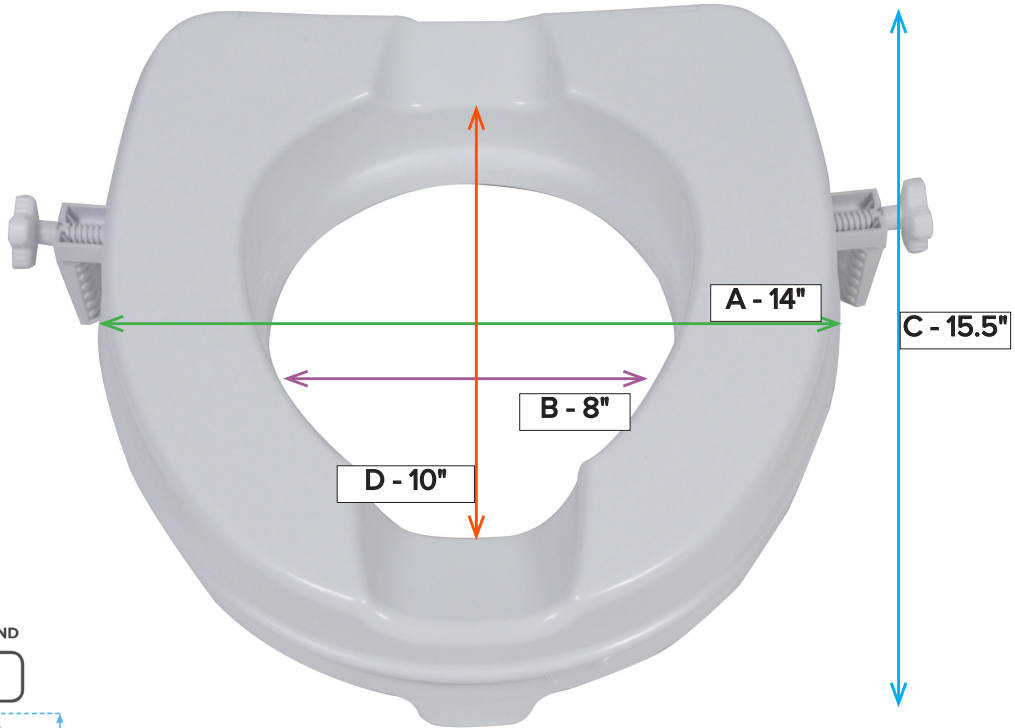

Hinged Toilet Seat Riser, Standard

Item # RTL12607

A	Overall Seat Width	13.5"
B	Inside Seat Width	9"
C	Overall Seat Depth/Length	16.5"

D	Inside Seat Depth/Length	10.75"
E	Overall Seat Height	3.5"
F	Mounting Hole Width	5.5"

Hinged Toilet Seat Riser, Elongated

Item # RTL12608

A	Overall Seat Width	14"
B	Inside Seat Width	10"
C	Overall Seat Depth/Length	18.5"

D	Inside Seat Depth/Length	13.5"
E	Overall Seat Height	3.5"
F	Mounting Hole Width	5.5"

Raised Toilet Seat with Lock, 2"

Item # 12062

STANDARD ROUND

A	Overall Seat Width	14"
B	Inside Seat Width	8"
C	Overall Seat Depth/Length	15.5"

D	Inside Seat Depth/Length	10"
E	Overall Seat Height	2.5"
F	Mounting Hole Width	N/A

Raised Toilet Seat with Lock, 6"

Item # 12066

STANDARD ROUND

A	Overall Seat Width	14"
B	Inside Seat Width	8"
C	Overall Seat Depth/Length	15.5"

D	Inside Seat Depth/Length	10"
E	Overall Seat Height	6"
F	Mounting Hole Width	N/A