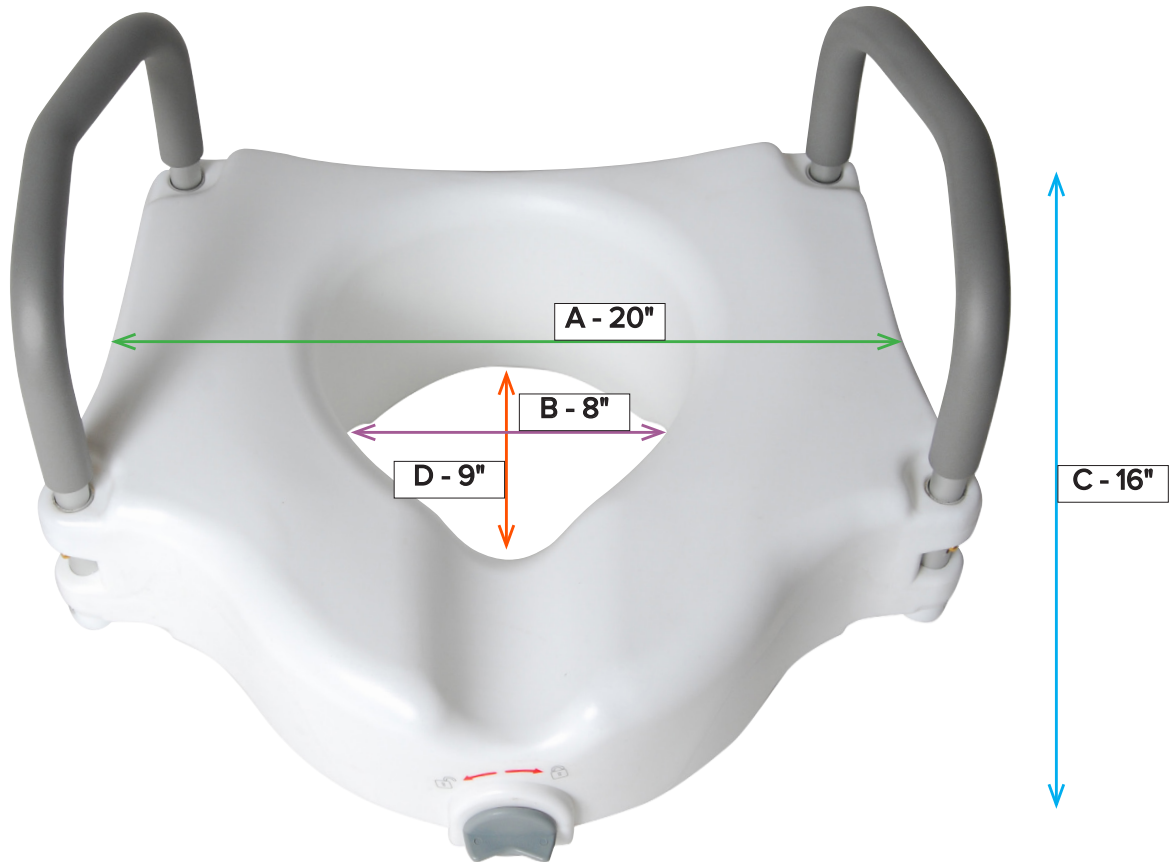

Premium Raised Toilet Seat with Removable Arms, Standard Seat

Item # 12402

STANDARD ROUND

A	Overall Seat Width	13.75"
B	Inside Seat Width	9.75"
C	Overall Seat Depth/Length	16.5"
D	Inside Seat Depth/Length	11.25"

E	Overall Seat Height	3.5"
F	Overall Width (with Handles)	21.75"
G	Overall Height (with Handles)	9.25"
H	Mounting Hole Width	5.5"

Premium Raised Toilet Seat with Removable Arms, Elongated Seat

Item # 12403

A	Overall Seat Width	14"
B	Inside Seat Width	10"
C	Overall Seat Depth/Length	18.5"
D	Inside Seat Depth/Length	13"

E	Overall Seat Height	3.5"
F	Overall Width (with Handles)	21"
G	Overall Height (with Handles)	10"
H	Mounting Hole Width	5.5"

2-in-1 Locking Raised Toilet Seat with Tool-free Removable Arms

Item # RTL12027RA

A	Overall Seat Width	20"
B	Inside Seat Width	8"
C	Overall Seat Depth/Length	16"
D	Inside Seat Depth/Length	9"

E	Overall Seat Height	5"
F	Overall Height (with Handles)	10"
G	Seat Lock Range	11.5"-15.5"