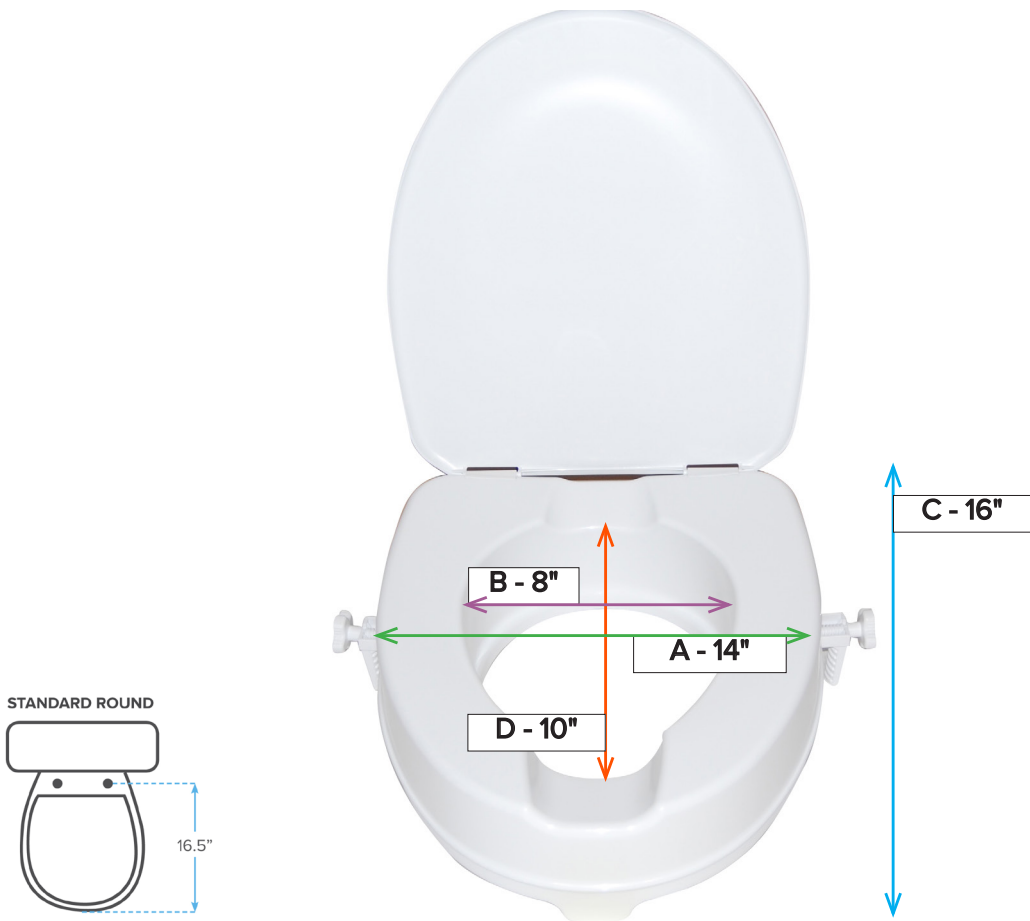

Raised Toilet Seat with Removable Padded Arms

Item # 12008KDR

STANDARD ROUND

A	Overall Seat Width	15.25"	E	Overall Seat Height	5"
B	Inside Seat Width	9.25"	F	Overall Width (with Handles)	21"
C	Overall Seat Depth/Length	16.25"	G	Overall Height (with Handles)	11.5"
D	Inside Seat Depth/Length	10"	H	Mounting Hole Width	N/A
I	Seat Lock Range	11.25"-15.25"			

Raised Toilet Seat with Lock and Lid, 2"

Item # 12063

A	Overall Seat Width	14"
B	Inside Seat Width	8"
C	Overall Seat Depth/Length	16"

D	Inside Seat Depth/Length	10.5"
E	Overall Seat Height	2.5"
F	Mounting Hole Width	N/A

Raised Toilet Seat with Lock and Lid, 4"

Item # 12065

A	Overall Seat Width	14"
B	Inside Seat Width	8"
C	Overall Seat Depth/Length	16"

D	Inside Seat Depth/Length	10"
E	Overall Seat Height	4"
F	Mounting Hole Width	N/A

Raised Toilet Seat with Lock and Lid, 6"

Item # 12067

A	Overall Seat Width	14"
B	Inside Seat Width	8"
C	Overall Seat Depth/Length	16"

D	Inside Seat Depth/Length	10"
E	Overall Seat Height	6"
F	Mounting Hole Width	N/A