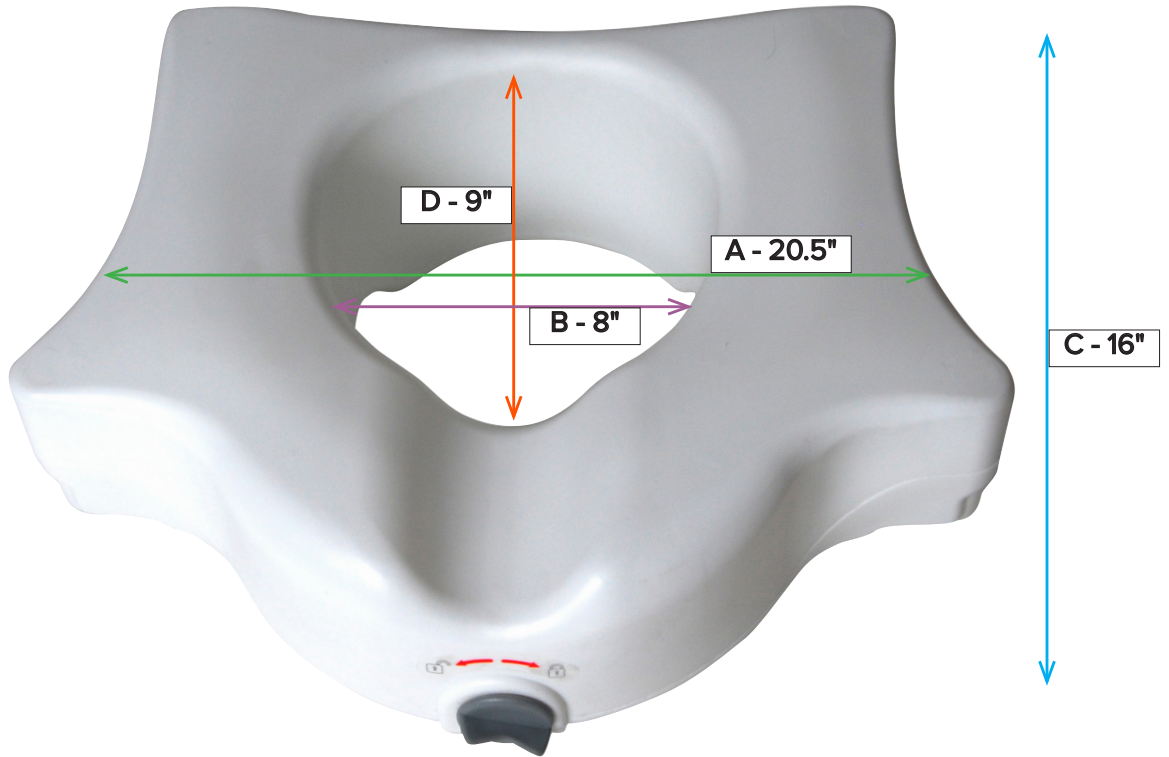

# Locking Raised Toilet Seat

Item # RTL12026

<b>A</b>	Overall Seat Width	20.5"
<b>B</b>	Inside Seat Width	8"
<b>C</b>	Overall Seat Depth/Length	16"

<b>D</b>	Inside Seat Depth/Length	9"
<b>E</b>	Overall Seat Height	5"
<b>F</b>	Seat Lock Range	11.5-15.5"