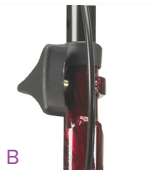

Flame Red

Flame Blue

A

B

A

B

Designer Winnie, Mimi Lite Deluxe Aluminum Rollator, 6" Casters

Padded Seat, Loop Locks

Item #	Color	UOM
543	Flame Red	1/cs
544	Flame Blue	1/cs

- Special loop lock made of internal aluminum casting operates easily and ensures safety. (Figure A)
- 6" casters with soft-grip tires are ideal for indoor and outdoor use.
- Tool-free removable padded backrest for comfort.
- Comes with standard carry pouch under the seat for added privacy and security of personal items.
- Handles easily adjust in height with self-threading knob. (Figure B)
- Easy, one-hand folding.

accessories

830 Basket	1/ea
------------	------

Winnie, Mimi Lite Aluminum Rollator, 6" Casters

Padded Seat, Push Lock

Item #	Color	UOM
510	Blue	1/cs

- Spring loaded push-down lock (Figure A) operates easily by pushing down on handle and ensures safety.
- 6" casters with soft-grip tires are ideal for indoor and outdoor use.
- Tool-free removable padded backrest for comfort.
- Comes with padded seat with zippered carry pouch under seat for added privacy and security of personal items.
- Handles easily adjust in height with self-threading knob. (Figure B)
- Easy, one-hand folding.